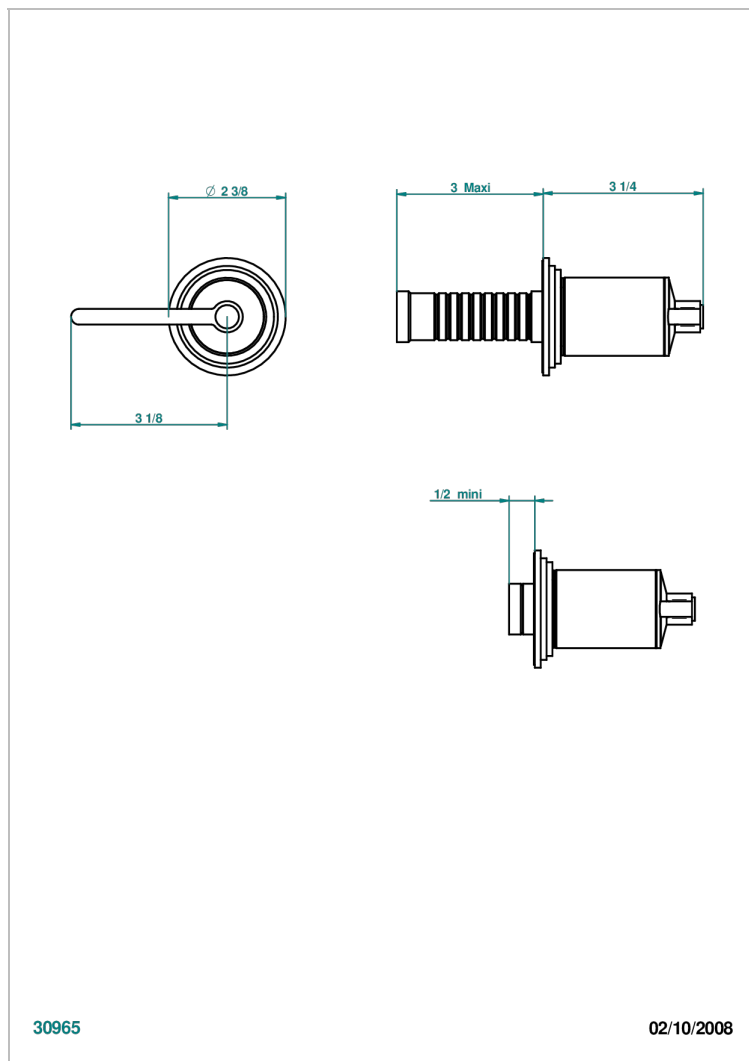

FAUBOURG WHITE PORCELAIN WITH LEVER HANDLES

G2J-30B/N

Wall volume control 30 & 32 trim (no marking)

30965

02/10/2008

CHARACTERISTIC

- Faubourg White Porcelain with lever handles
- Wall volume control 30 & 32 trim (no marking)

RELATED SKU'S

- Ref. G00-32CUSA 3/4" Volume control wall valve with ceramic cartridge
- Ref. G00-30CUSA 1/2" volume control wall valve with ceramic cartridge

AVAILABLE FINITIONS

Black ceram - D30

Blush PVD - H62