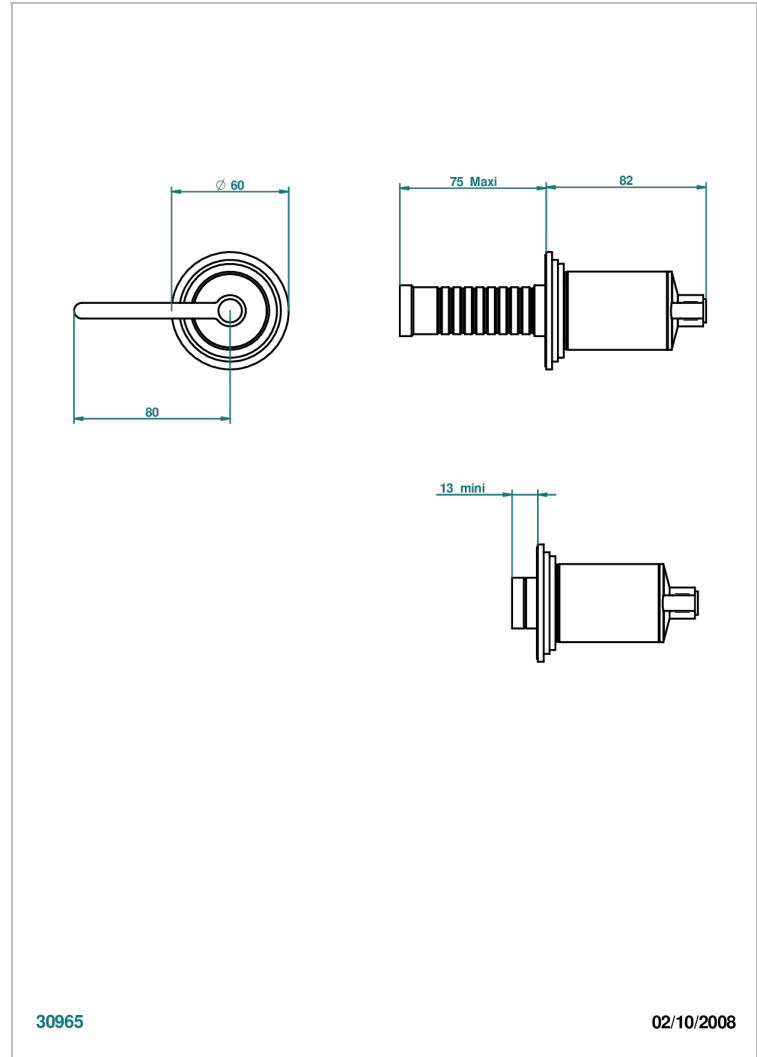

FAUBOURG WHITE PORCELAIN WITH LEVER

G2J-30B/N

THG[®]
PARIS

wall valve trim only for valve item code 30 and 32 or diverter 50/4/VM. No writing

CHARACTERISTIC

- Faubourg White Porcelain with lever
- wall valve trim only for valve item code 30 and 32 or diverter 50/4/VM. No writing

RELATED SKU'S

- Ref. G00-30/CA Wall mounted 1/2" valve body with ceramic head, 1/4 turn left - no trim
- Ref. G00-32/CA Wall mounted 3/4" valve with ceramic head, 1/4 turn left - no trim

AVAILABLE FINITIONS