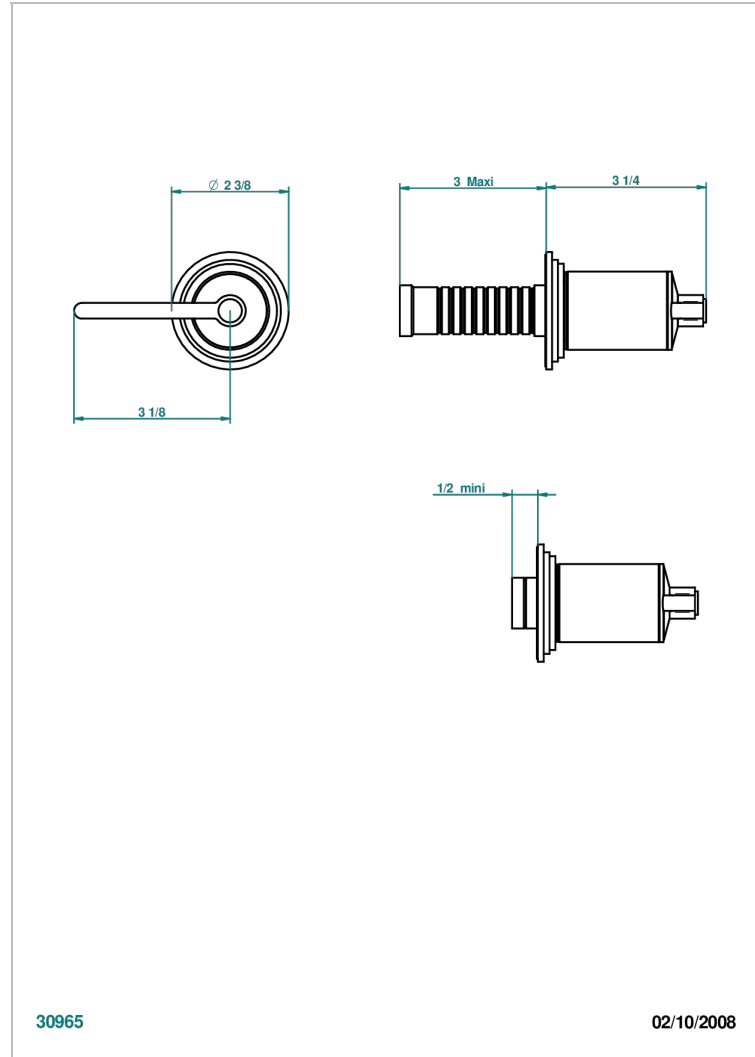

FAUBOURG WHITE PORCELAIN WITH LEVER

G2J-30B/N

wall valve trim only for valve item code 30 and 32 or diverter 50/4/VM. No writing

THG[®]
PARIS

30965

02/10/2008

CHARACTERISTIC

- Faubourg White Porcelain with lever
- wall valve trim only for valve item code 30 and 32 or diverter 50/4/VM. No writing

RELATED SKU'S

- Ref. G00-30/CA Wall mounted 1/2" valve body with ceramic head, 1/4 turn left - no trim
- Ref. G00-32/CA Wall mounted 3/4" valve with ceramic head, 1/4 turn left - no trim

AVAILABLE FINITIONS