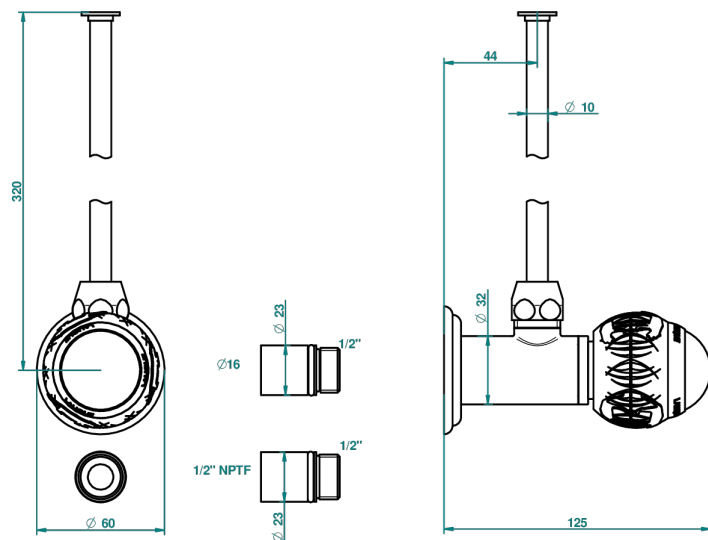

PANTHERE CRISTAL NEGRO

A2K-181/SWC

Angle valve with 3/8 toiletsupply quick adaptator set

THG[®]
PARIS

30964

03/10/2008

CARACTERÍSTICAS

- Panthère cristal negro
- Angle valve with 3/8 toiletsupply quick adaptator set