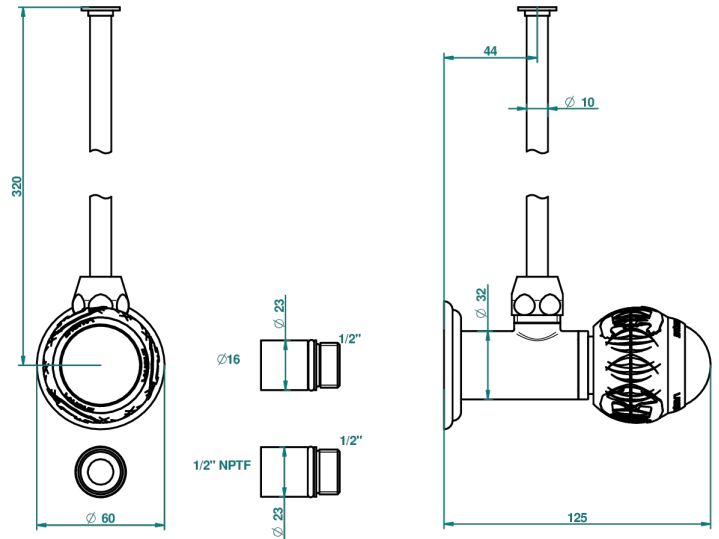

PANTHERE BLACK CRYSTAL

A2K-181/SWC

Angle supply valve with 3/8" adaptor set for toilet

THG[®]
PARIS

30964

03/10/2008

CHARACTERISTIC

- Panthère Black crystal
- Angle supply valve with 3/8" adaptor set for toilet