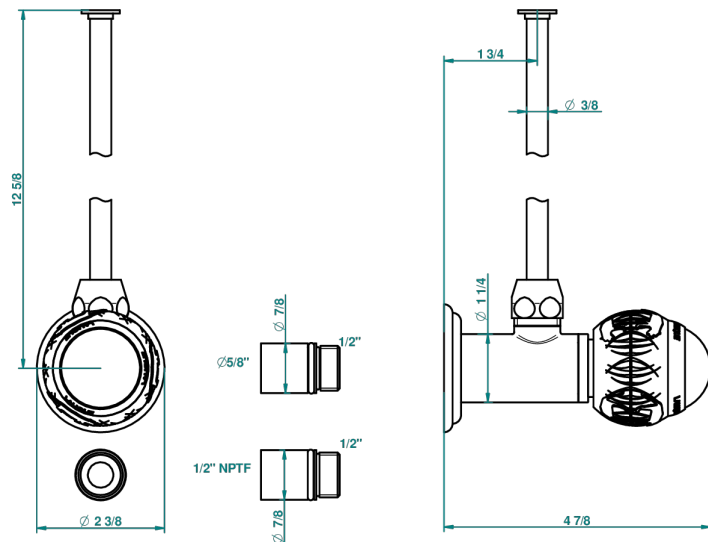

PANTHERE CRISTAL NEGRO

A2K-181/SWC

Angle valve with 3/8 toiletsupply quick adaptator set

THG[®]
PARIS

30964

03/10/2008

CARACTERÍSTICAS

- Panthère cristal negro
- Angle valve with 3/8 toiletsupply quick adaptator set