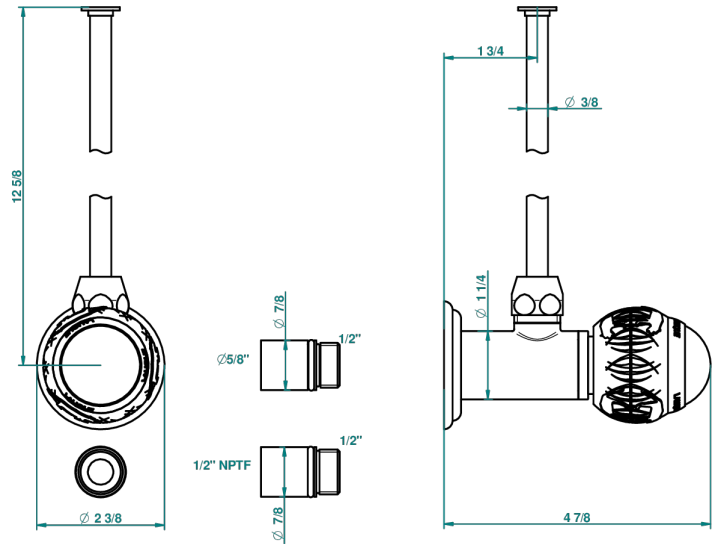

PANTHERE BLACK CRYSTAL

A2K-181/SWC

Angle supply valve with 3/8" adaptor set for toilet

THG[®]
PARIS

30964

03/10/2008

CHARACTERISTIC

- Panthère Black crystal
- Angle supply valve with 3/8" adaptor set for toilet