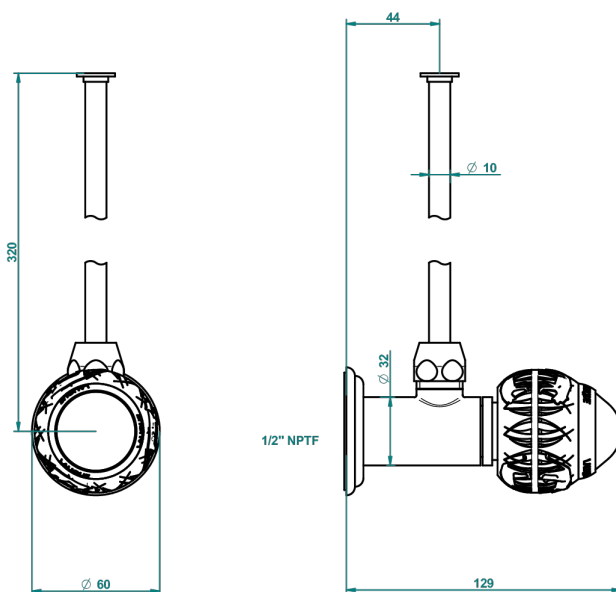

# PANTHERE CRISTAL CLARO

A2H-181/SWC

Angle valve with 3/8 toiletsupply quick adaptator set

THG<sup>®</sup>  
PARIS

30963

06/07/2016

## CARACTERÍSTICAS

- Panthère cristal claro
- Angle valve with 3/8 toiletsupply quick adaptator set