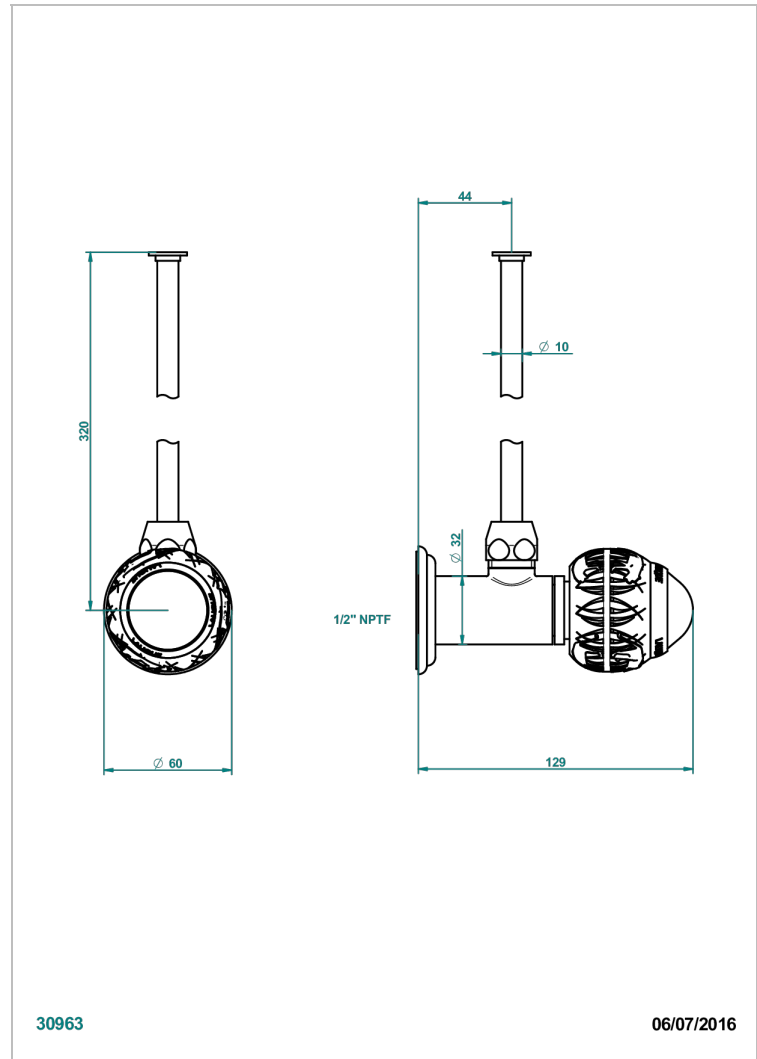

PANTHERE CLEAR CRYSTAL

A2H-181/SWC

Angle supply valve with 3/8" adaptor set for toilet

THG[®]
PARIS

CHARACTERISTIC

- Panthère Clear crystal
- Angle supply valve with 3/8" adaptor set for toilet

AVAILABLE FINITIONS