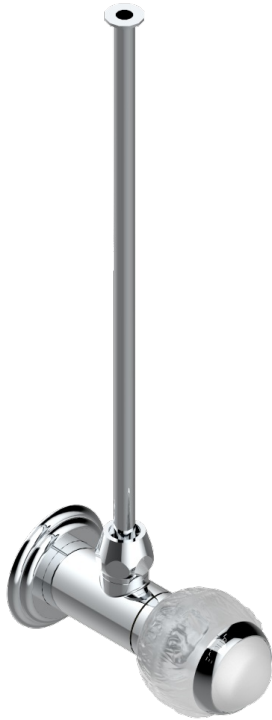

PANTHERE CLEAR CRYSTAL

A2H-181/SWC

Angle supply valve with 3/8" adaptor set for toilet

THG[®]
PARIS

CHARACTERISTIC

- Panthère Clear crystal
- Angle supply valve with 3/8" adaptor set for toilet

AVAILABLE FINITIONS

Black ceram - D30
Blush PVD - H62
Brass color PVD - H49
Brown bronze color PVD - F33
Chrome polished - A02
Chrome polished / gold polished - G02

Copper antique matt, coated - H07
Gold color PVD - H52
Gold mat - F07
Gold polished - F01
Graphite PVD - H64
Light coated bronze - D01

Matt Umber PVD - H67
Matt blush PVD - H60
Matt brass color PVD - H50
Matt brown bronze color PVD - F34
Matt chrome (American satin) - C02
Matt gold color PVD - H53

Matt graphite PVD - H65
Matt nickel (American satin) - C01
Matt nickel color PVD - H56
Nickel antique / Sovereign - H28
Nickel color PVD - H55
Nickel polished - B01

Soft gold - F30
Soft matt gold - F31
Umber PVD - H66