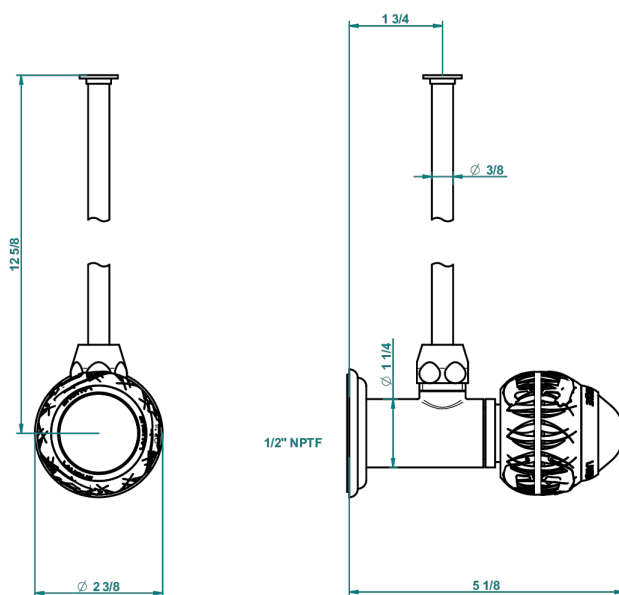

# PANTHERE CRISTAL CLARO

A2H-181/SWC

Angle valve with 3/8 toiletsupply quick adaptator set

THG<sup>®</sup>  
PARIS

30963

06/07/2016

## CARACTERÍSTICAS

- Panthère cristal claro
- Angle valve with 3/8 toiletsupply quick adaptator set