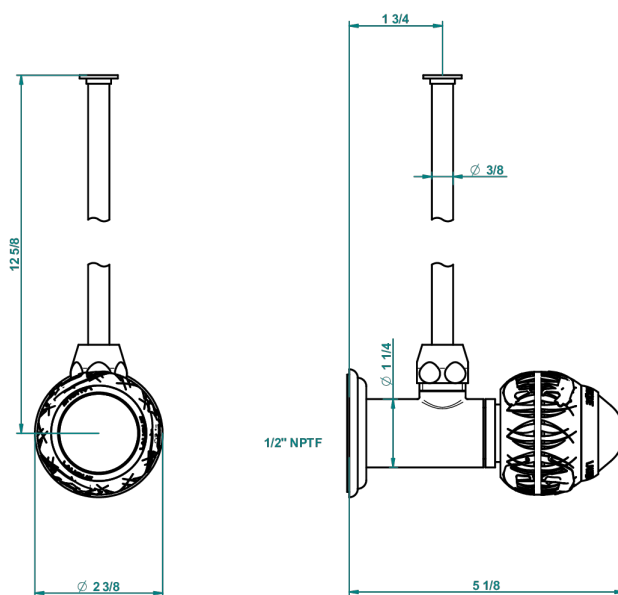

PANTHERE CLEAR CRYSTAL

A2H-181/SWC

Angle supply valve with 3/8" adaptor set for toilet

THG[®]
PARIS

30963

06/07/2016

CHARACTERISTIC

- Panthère Clear crystal
- Angle supply valve with 3/8" adaptor set for toilet