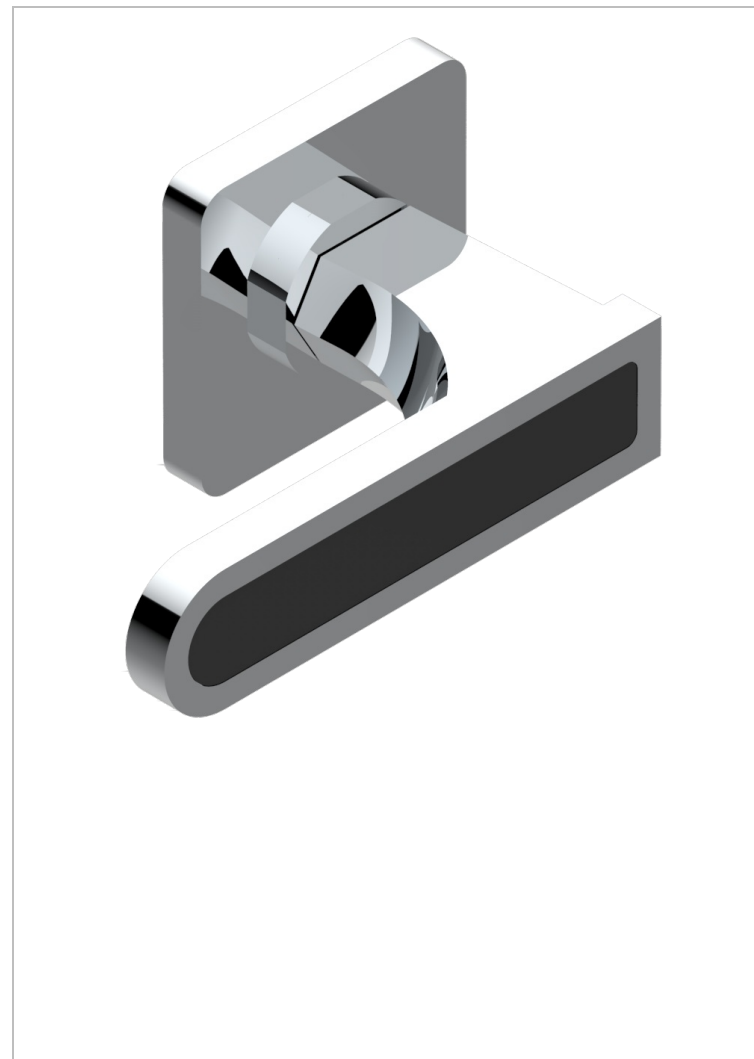

PROFIL BLACK ONYX WITH LEVER HANDLES

A6P-30B

Wall volume control 30 & 32 trim

THG[®]
PARIS

CHARACTERISTIC

- Profil Black Onyx with lever handles
- Wall volume control 30 & 32 trim

RELATED SKU'S

- Ref. G00-32CUSA 3/4" Volume control wall valve with ceramic cartridge
- Ref. G00-32HUSA 3/4" Volume control wall valve with ceramic cartridge counterclockwise
- Ref. G00-30CUSA 1/2" volume control wall valve with ceramic cartridge
- Ref. G00-30HUSA 1/2" Volume control wall valve with ceramic cartridge counterclockwise

AVAILABLE FINITIONS

Black ceram - D30
Blush PVD - H62
Brass color PVD - H49
Brown bronze color PVD - F33
Chrome polished - A02
Chrome polished / gold polished - G02

Copper antique matt, coated - H07
Gold color PVD - H52
Gold mat - F07
Gold polished - F01
Graphite PVD - H64
Light coated bronze - D01