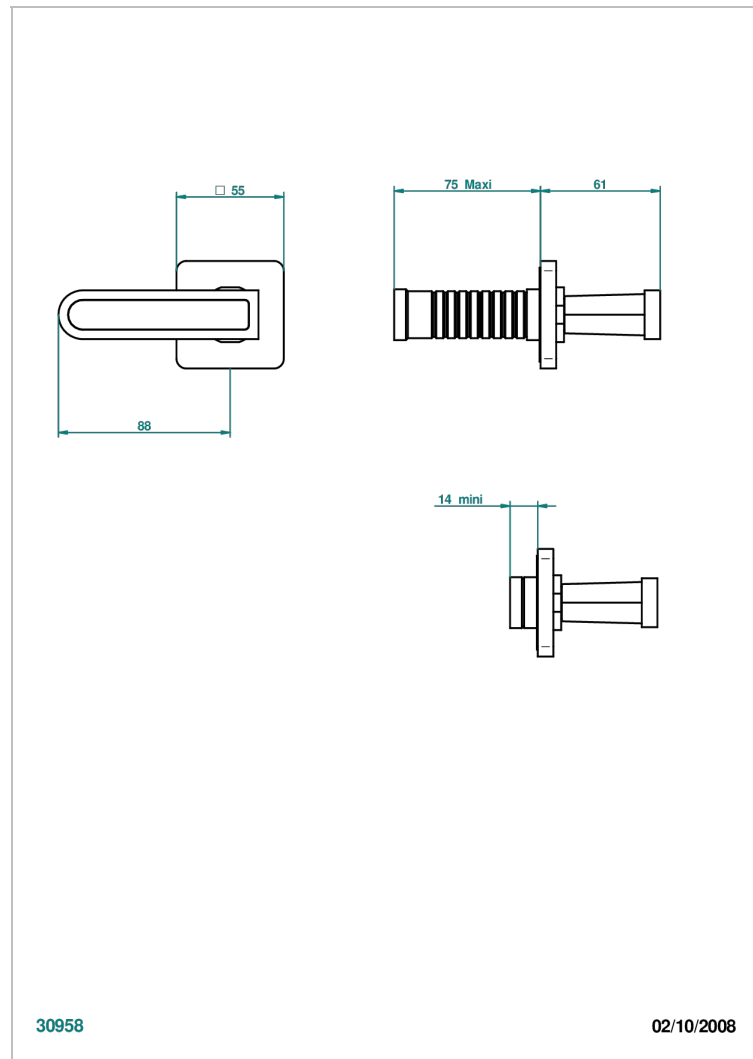

PROFIL BLACK ONYX WITH LEVER HANDLES

A6P-30B

Wall volume control 30 & 32 trim

THG[®]
PARIS

CHARACTERISTIC

- Profil Black Onyx with lever handles
- Wall volume control 30 & 32 trim

RELATED SKU'S

- Ref. G00-32CUSA 3/4" Volume control wall valve with ceramic cartridge
- Ref. G00-32HUSA 3/4" Volume control wall valve with ceramic cartridge counterclockwise
- Ref. G00-30CUSA 1/2" volume control wall valve with ceramic cartridge
- Ref. G00-30HUSA 1/2" Volume control wall valve with ceramic cartridge counterclockwise