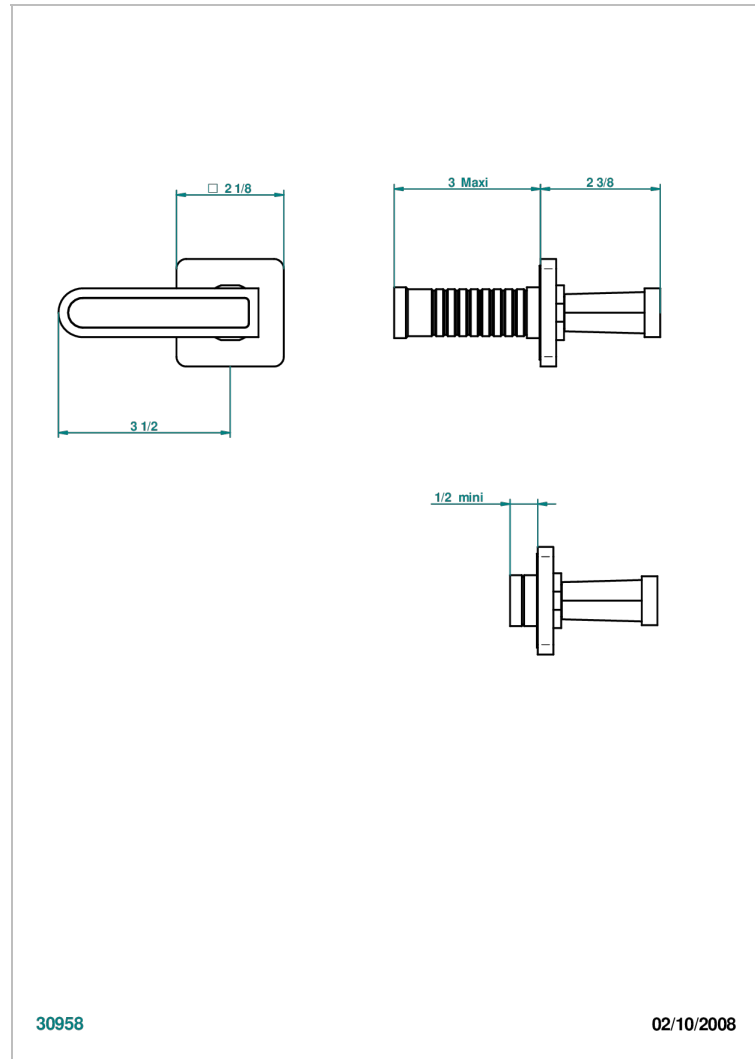

# PROFIL BLACK ONYX WITH LEVER HANDLES

A6P-30B

Wall volume control 30 & 32 trim

THG<sup>®</sup>  
PARIS

## CHARACTERISTIC

- Profil Black Onyx with lever handles
- Wall volume control 30 & 32 trim

## RELATED SKU'S

- Ref. G00-32CUSA 3/4" Volume control wall valve with ceramic cartridge
- Ref. G00-32HUSA 3/4" Volume control wall valve with ceramic cartridge counterclockwise
- Ref. G00-30CUSA 1/2" volume control wall valve with ceramic cartridge
- Ref. G00-30HUSA 1/2" Volume control wall valve with ceramic cartridge counterclockwise