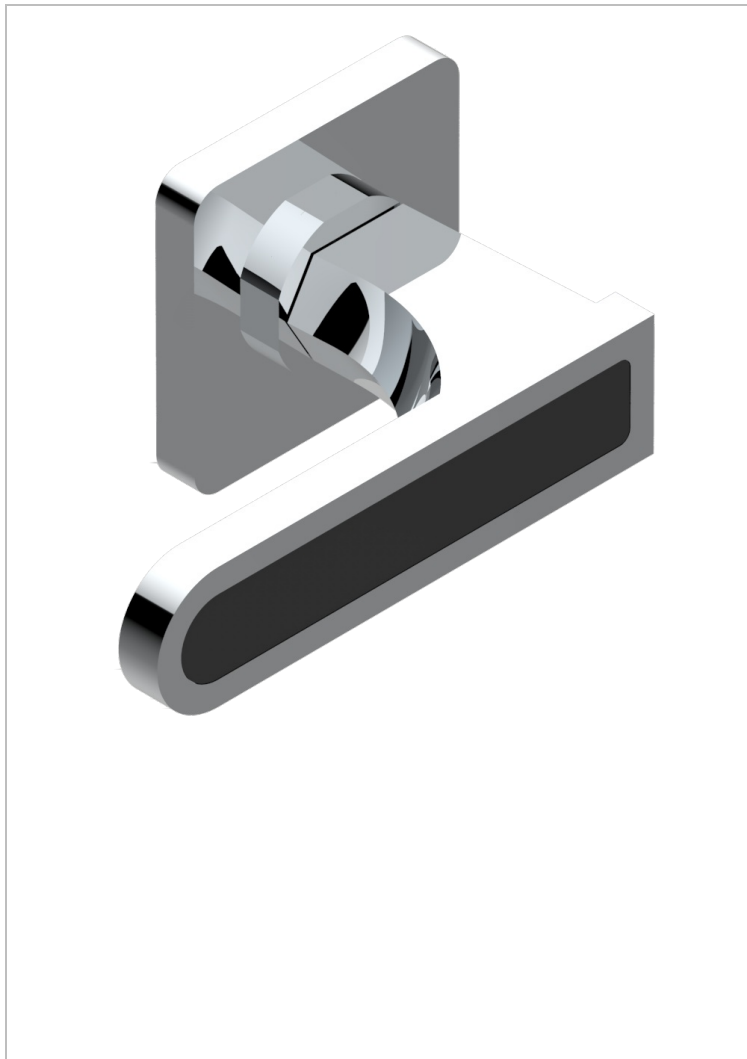

# PROFIL BLACK ONYX WITH LEVER HANDLES

A6P-30B

Wall volume control 30 & 32 trim

THG<sup>®</sup>  
PARIS

## CHARACTERISTIC

- Profil Black Onyx with lever handles
- Wall volume control 30 & 32 trim

## RELATED SKU'S

- Ref. G00-32CUSA 3/4" Volume control wall valve with ceramic cartridge
- Ref. G00-32HUSA 3/4" Volume control wall valve with ceramic cartridge counterclockwise
- Ref. G00-30CUSA 1/2" volume control wall valve with ceramic cartridge
- Ref. G00-30HUSA 1/2" Volume control wall valve with ceramic cartridge counterclockwise