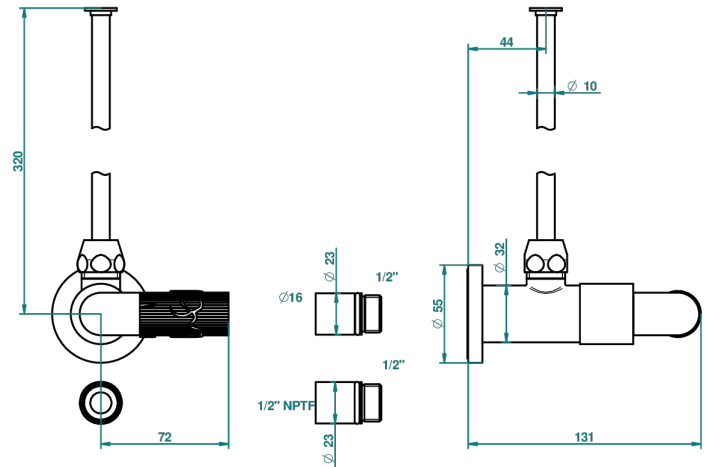

# BAMBOU CRISTAL AMBAR

A34-181/SWC

Angle valve with 3/8 toiletsupply quick adaptator set

THG<sup>®</sup>  
PARIS

30957

03/10/2008

## CARACTERÍSTICAS

- Bambou cristal Ambar
- Angle valve with 3/8 toiletsupply quick adaptator set