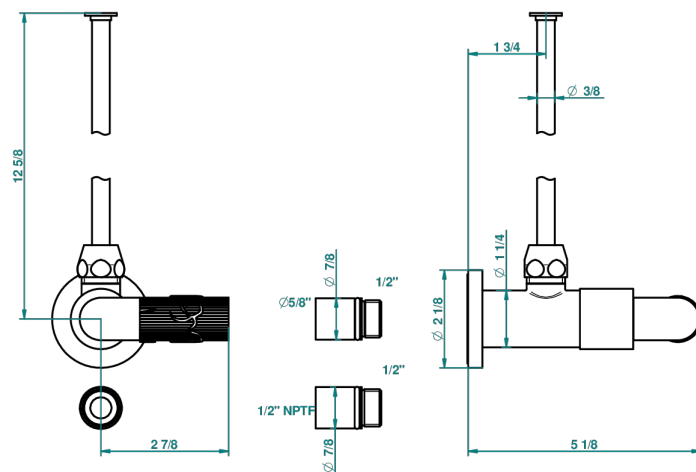

BAMBOU CRISTAL AMBAR

A34-181/SWC

Angle valve with 3/8 toiletsupply quick adaptator set

THG[®]
PARIS

30957

03/10/2008

CARACTERÍSTICAS

- Bambou cristal Ambar
- Angle valve with 3/8 toiletsupply quick adaptator set