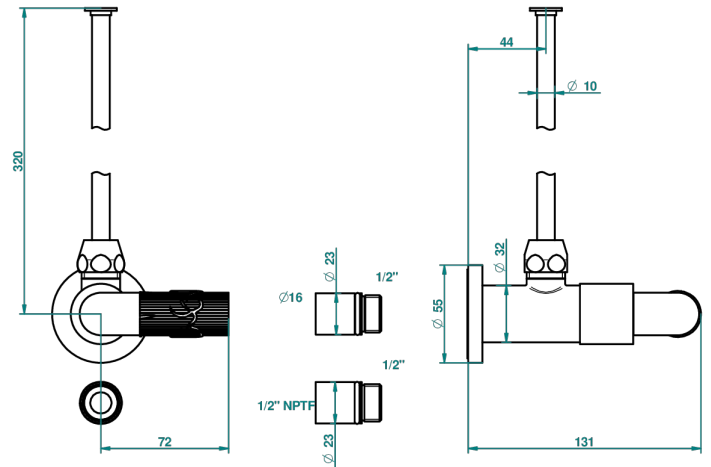

BAMBOU CRISTAL CLARO

A35-181/SWC

Angle valve with 3/8 toiletsupply quick adaptator set

THG[®]
PARIS

30955

03/10/2008

CARACTERÍSTICAS

- Bambou cristal claro
- Angle valve with 3/8 toiletsupply quick adaptator set