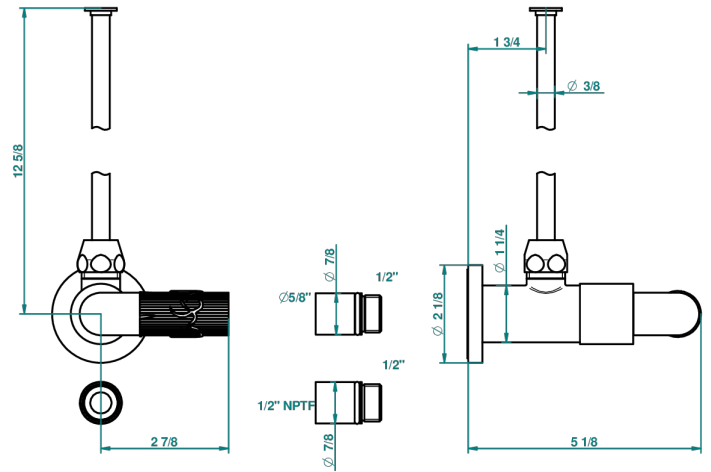

BAMBOU CRISTAL CLARO

A35-181/SWC

Angle valve with 3/8 toiletsupply quick adaptator set

THG[®]
PARIS

30955

03/10/2008

CARACTERÍSTICAS

- Bambou cristal claro
- Angle valve with 3/8 toiletsupply quick adaptator set