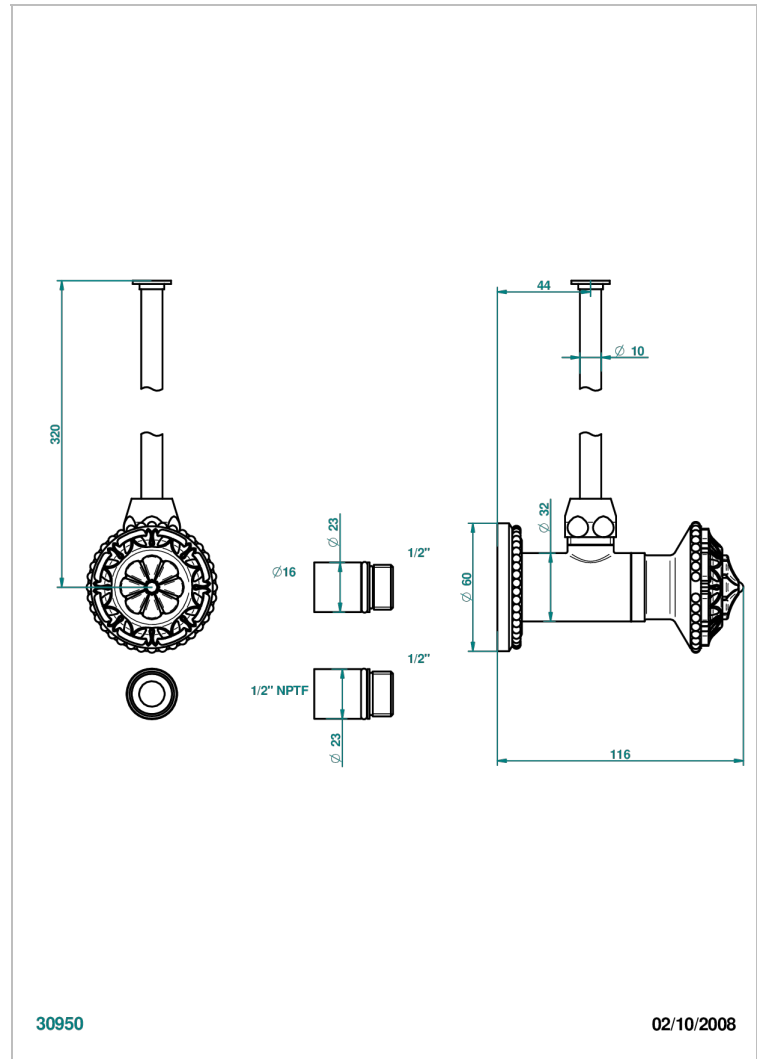

AMOUR DE TRIANON

G24-181/SWC

Angle valve with 3/8 toiletsupply quick adaptator set

THG[®]
PARIS

CARACTERÍSTICAS

- Amour de Trianon
- Angle valve with 3/8 toiletsupply quick adaptator set

ACABADOS DISPONIBLES

Níquel viejo - H28