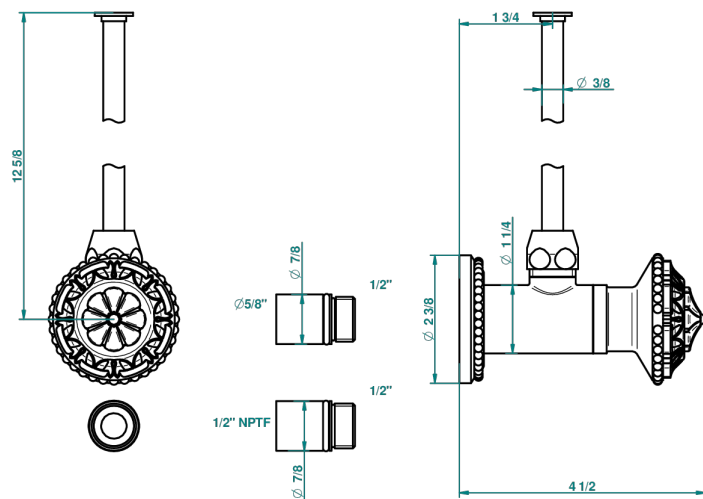

AMOUR DE TRIANON

G24-181/SWC

Angle valve with 3/8 toiletsupply quick adaptator set

THG[®]
PARIS

30950

02/10/2008

CARACTERÍSTICAS

- Amour de Trianon
- Angle valve with 3/8 toiletsupply quick adaptator set

Niquel viejo - H28