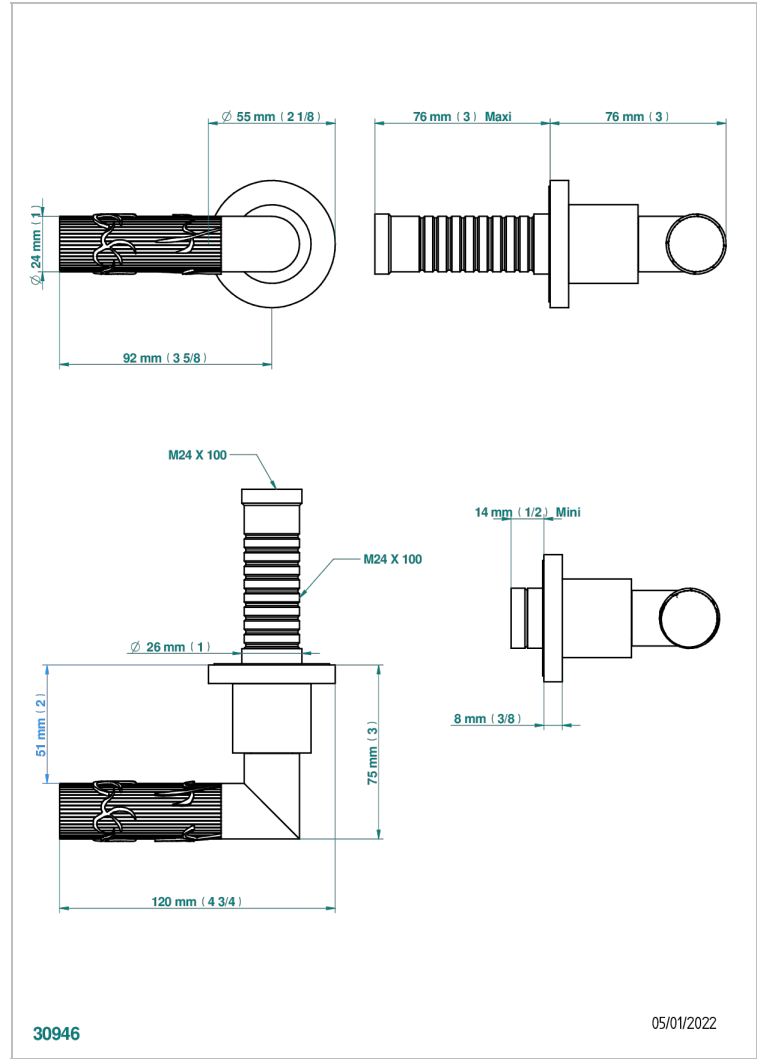

BAMBOU CLEAR CRYSTAL

A35-30B

Wall volume control 30 & 32 trim

THG[®]
PARIS

CHARACTERISTIC

- Bambou Clear crystal
- Wall volume control 30 & 32 trim

RELATED SKU'S

- Ref. G00-32CUSA 3/4" Volume control wall valve with ceramic cartridge
- Ref. G00-32HUSA 3/4" Volume control wall valve with ceramic cartridge counterclockwise
- Ref. G00-30CUSA 1/2" volume control wall valve with ceramic cartridge
- Ref. G00-30HUSA 1/2" Volume control wall valve with ceramic cartridge counterclockwise