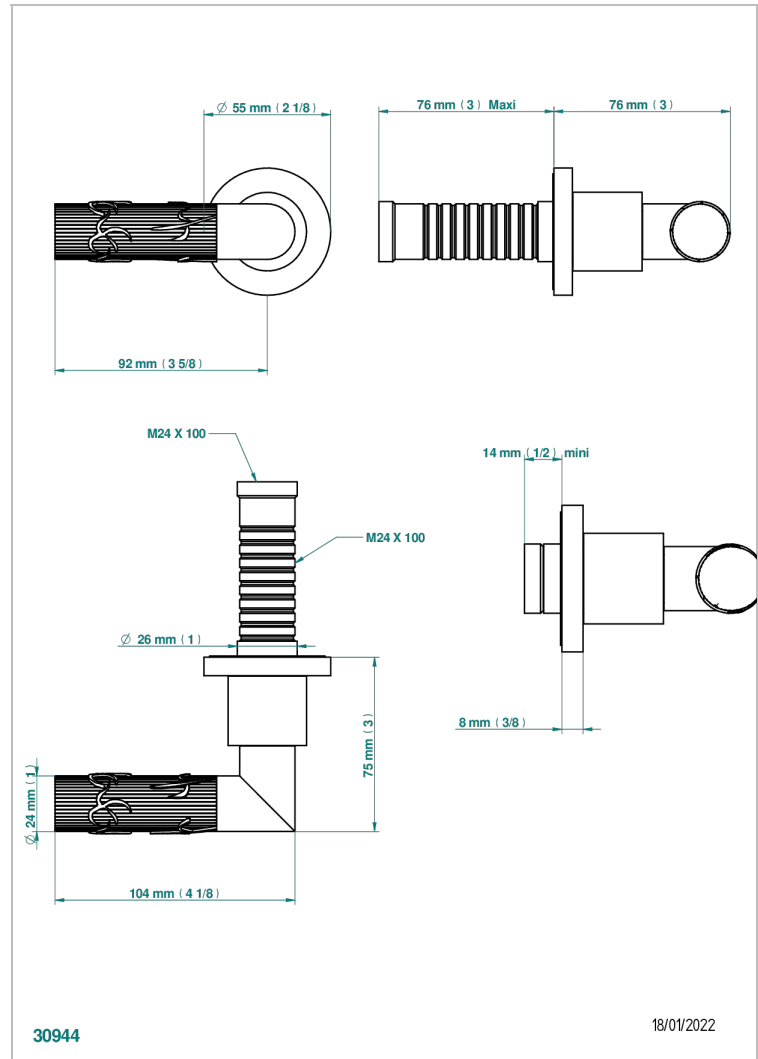

BAMBOU AMBER CRYSTAL

A34-30B

Wall volume control 30 & 32 trim

THG[®]
PARIS

CHARACTERISTIC

- BamboU Amber crystal
- Wall volume control 30 & 32 trim

RELATED SKU'S

- Ref. G00-32CUSA 3/4" Volume control wall valve with ceramic cartridge
- Ref. G00-32HUSA 3/4" Volume control wall valve with ceramic cartridge counterclockwise
- Ref. G00-30CUSA 1/2" volume control wall valve with ceramic cartridge
- Ref. G00-30HUSA 1/2" Volume control wall valve with ceramic cartridge counterclockwise