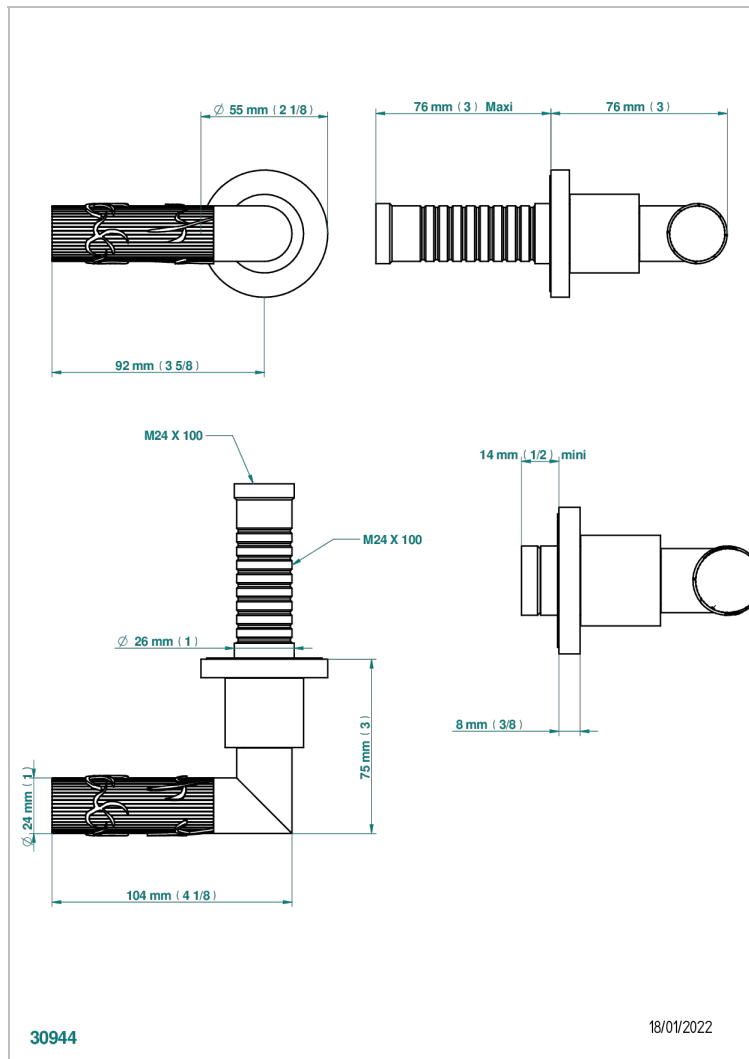

BAMBOU AMBER CRYSTAL

A34-30B

Trim only for wall valve 1/2" ref.30/CA & 30/HA and 3/4" ref.32/CA & 32/HA and diverter ref.50/4VMA

30944

18/01/2022

CHARACTERISTIC

- BamboU Amber crystal
- Trim only for wall valve 1/2" ref.30/CA & 30/HA and 3/4" ref.32/CA & 32/HA and diverter ref.50/4VMA

RELATED SKU'S

- Ref. G00-30/CA Wall mounted 1/2" valve body with ceramic head, 1/4 turn left - no trim
- Ref. G00-30/HA Wall mounted 1/2" valve body with ceramic head, 1/4 turn right
- Ref. G00-32/CA Wall mounted 3/4" valve with ceramic head, 1/4 turn left - no trim
- Ref. G00-32/HA Wall mounted 3/4" valve body with ceramic head, 1/4 turn right - no trim