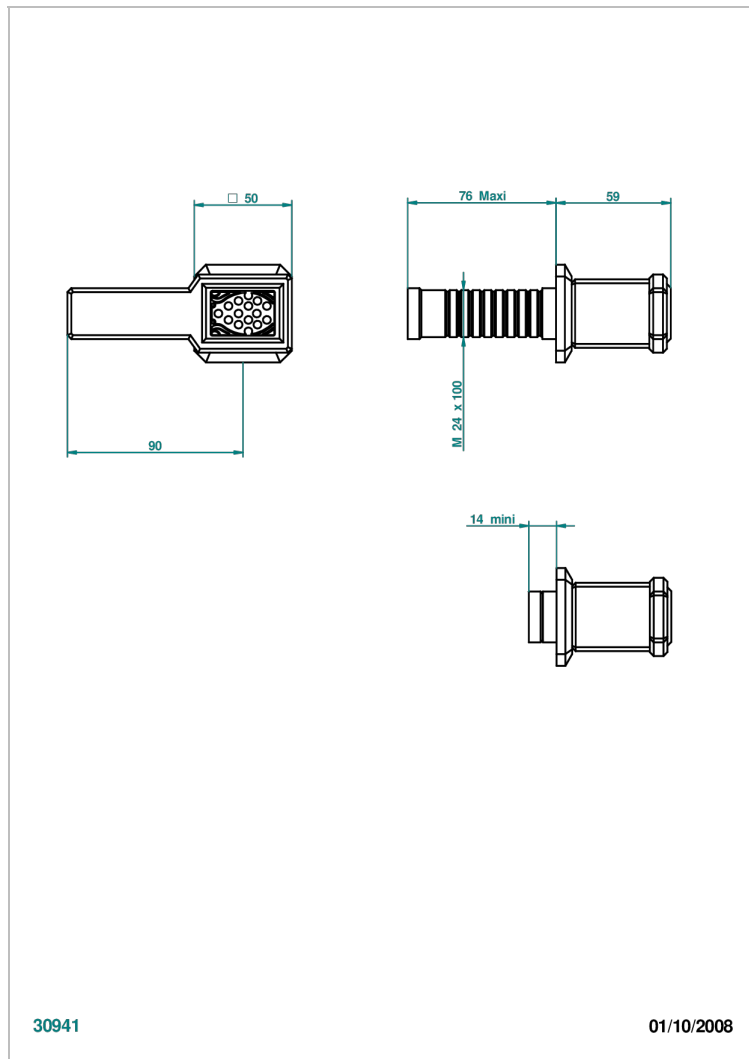

METROPOLIS BLACK CRYSTAL WITH LEVER HANDLES

A2M-30B

Wall volume control 30 & 32 trim

30941

01/10/2008

CHARACTERISTIC

- Métropolis Black crystal with lever handles
- Wall volume control 30 & 32 trim

RELATED SKU'S

- Ref. G00-32CUSA 3/4" Volume control wall valve with ceramic cartridge
- Ref. G00-32HUSA 3/4" Volume control wall valve with ceramic cartridge counterclockwise
- Ref. G00-30CUSA 1/2" volume control wall valve with ceramic cartridge
- Ref. G00-30HUSA 1/2" Volume control wall valve with ceramic cartridge counterclockwise