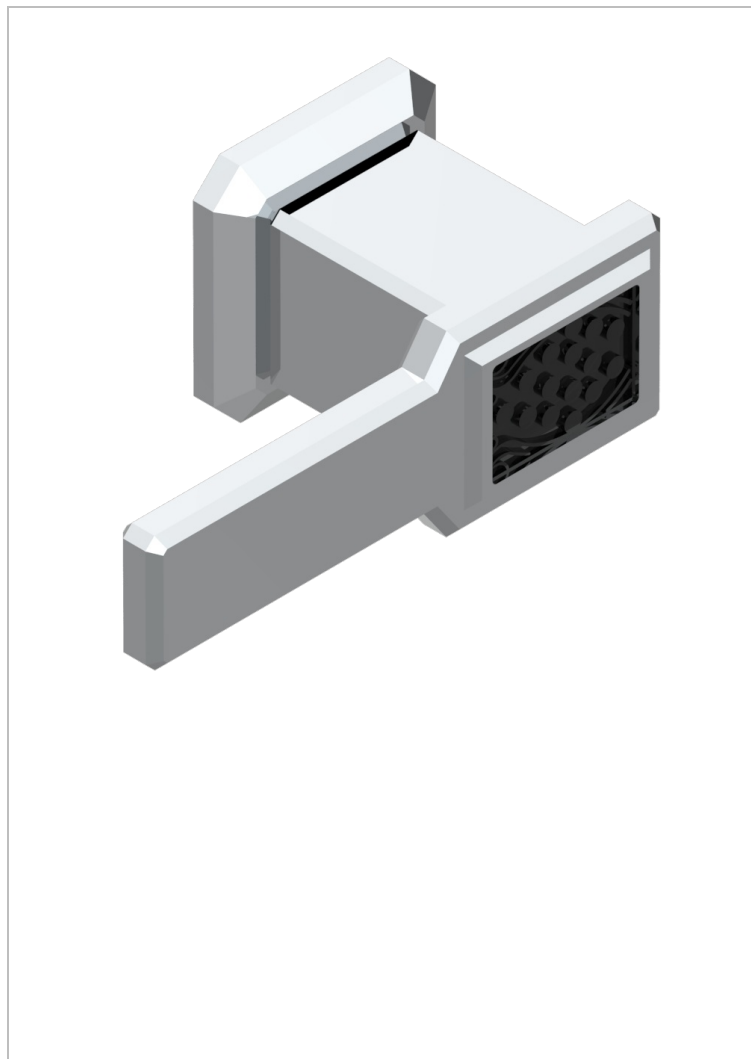

METROPOLIS BLACK CRYSTAL WITH LEVER HANDLES

A2M-30B

Wall volume control 30 & 32 trim

30941

01/10/2008

CHARACTERISTIC

- Métropolis Black crystal with lever handles
- Wall volume control 30 & 32 trim

RELATED SKU'S

- Ref. G00-32CUSA 3/4" Volume control wall valve with ceramic cartridge
- Ref. G00-32HUSA 3/4" Volume control wall valve with ceramic cartridge counterclockwise
- Ref. G00-30CUSA 1/2" volume control wall valve with ceramic cartridge
- Ref. G00-30HUSA 1/2" Volume control wall valve with ceramic cartridge counterclockwise