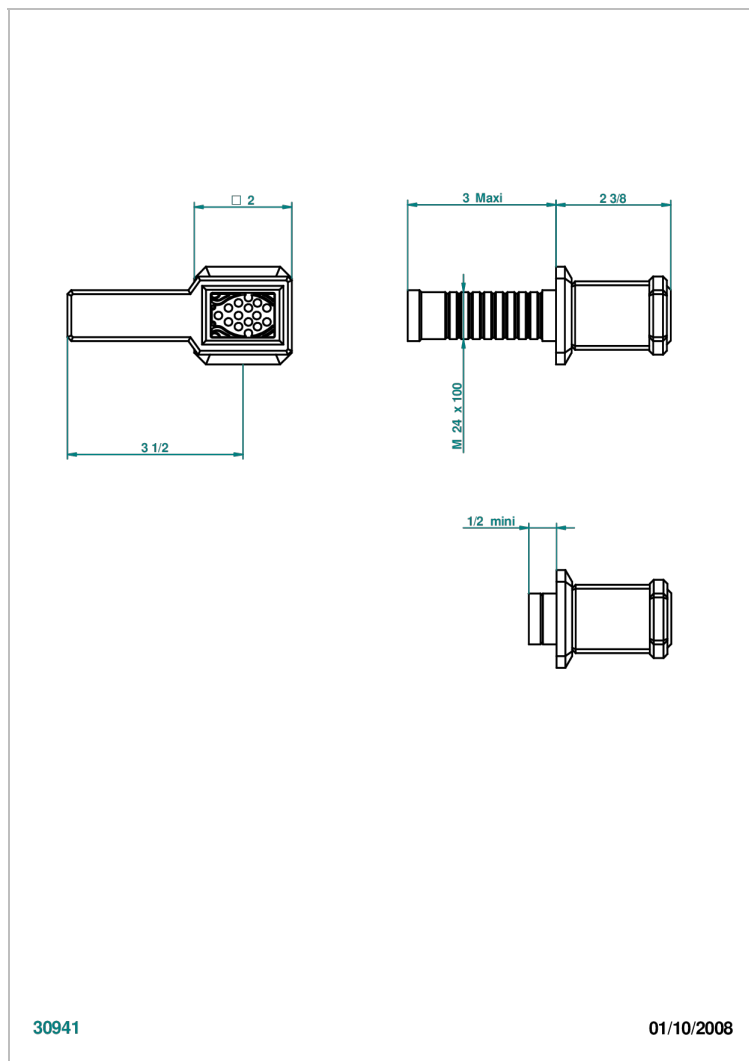

METROPOLIS BLACK CRYSTAL WITH LEVER HANDLES

A2M-30B

Wall volume control 30 & 32 trim

30941

01/10/2008

CHARACTERISTIC

- Métropolis Black crystal with lever handles
- Wall volume control 30 & 32 trim

RELATED SKU'S

- Ref. G00-32CUSA 3/4" Volume control wall valve with ceramic cartridge
- Ref. G00-32HUSA 3/4" Volume control wall valve with ceramic cartridge counterclockwise
- Ref. G00-30CUSA 1/2" volume control wall valve with ceramic cartridge
- Ref. G00-30HUSA 1/2" Volume control wall valve with ceramic cartridge counterclockwise