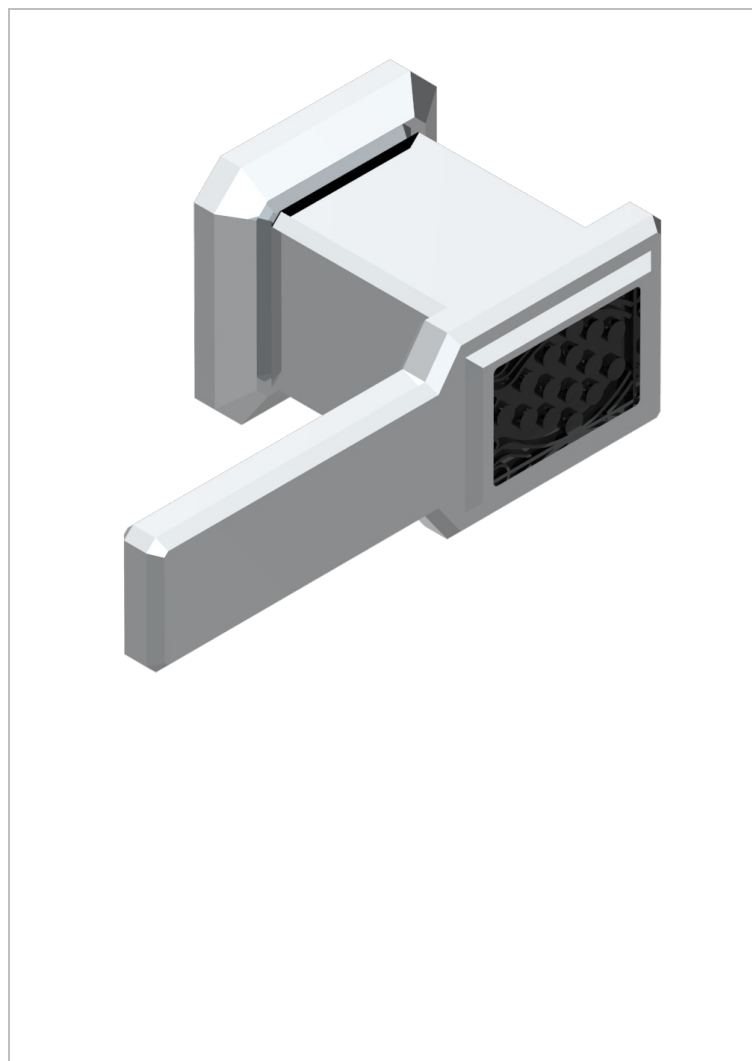

METROPOLIS BLACK CRYSTAL WITH LEVER HANDLES

A2M-30B

Wall volume control 30 & 32 trim

30941

01/10/2008

CHARACTERISTIC

- Métropolis Black crystal with lever handles
- Wall volume control 30 & 32 trim

RELATED SKU'S

- Ref. G00-32CUSA 3/4" Volume control wall valve with ceramic cartridge
- Ref. G00-32HUSA 3/4" Volume control wall valve with ceramic cartridge counterclockwise
- Ref. G00-30CUSA 1/2" volume control wall valve with ceramic cartridge
- Ref. G00-30HUSA 1/2" Volume control wall valve with ceramic cartridge counterclockwise