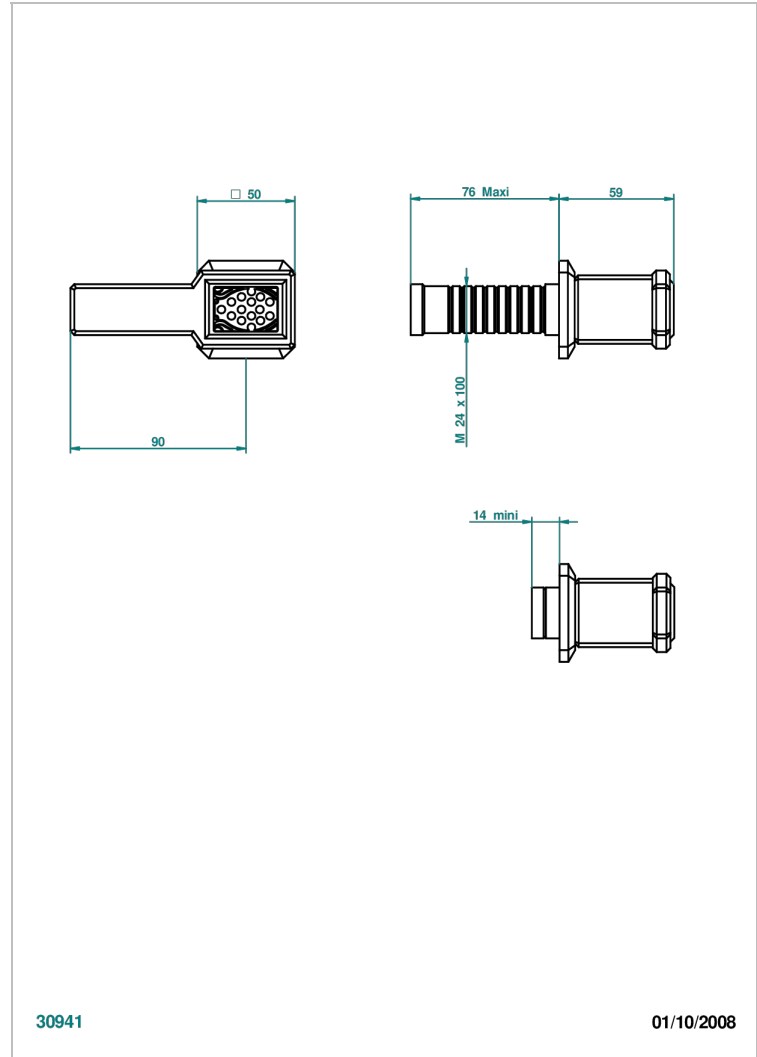

METROPOLIS BLACK CRYSTAL WITH LEVER

A2M-30B

Trim only for wall valve 1/2" ref.30/CA & 30/HA and 3/4" ref.32/CA & 32/HA and diverter ref.50/4VMA

30941

01/10/2008

CHARACTERISTIC

- Métropolis Black crystal with lever
- Trim only for wall valve 1/2" ref.30/CA & 30/HA and 3/4" ref.32/CA & 32/HA and diverter ref.50/4VMA

RELATED SKU'S

- Ref. G00-30/CA Wall mounted 1/2" valve body with ceramic head, 1/4 turn left - no trim
- Ref. G00-30/HA Wall mounted 1/2" valve body with ceramic head, 1/4 turn right
- Ref. G00-32/CA Wall mounted 3/4" valve with ceramic head, 1/4 turn left - no trim
- Ref. G00-32/HA Wall mounted 3/4" valve body with ceramic head, 1/4 turn right - no trim

AVAILABLE FINITIONS

Antique nickel - H28
Black ceram - D30
Blush PVD - H62
Brass color PVD - H49
Brown bronze color PVD - F33
Gold color PVD - H52

Graphite PVD - H64
Matt Umber PVD - H67
Matt blush PVD - H60
Matt brass color PVD - H50
Matt brown bronze color PVD - F34
Matt chrome - C02