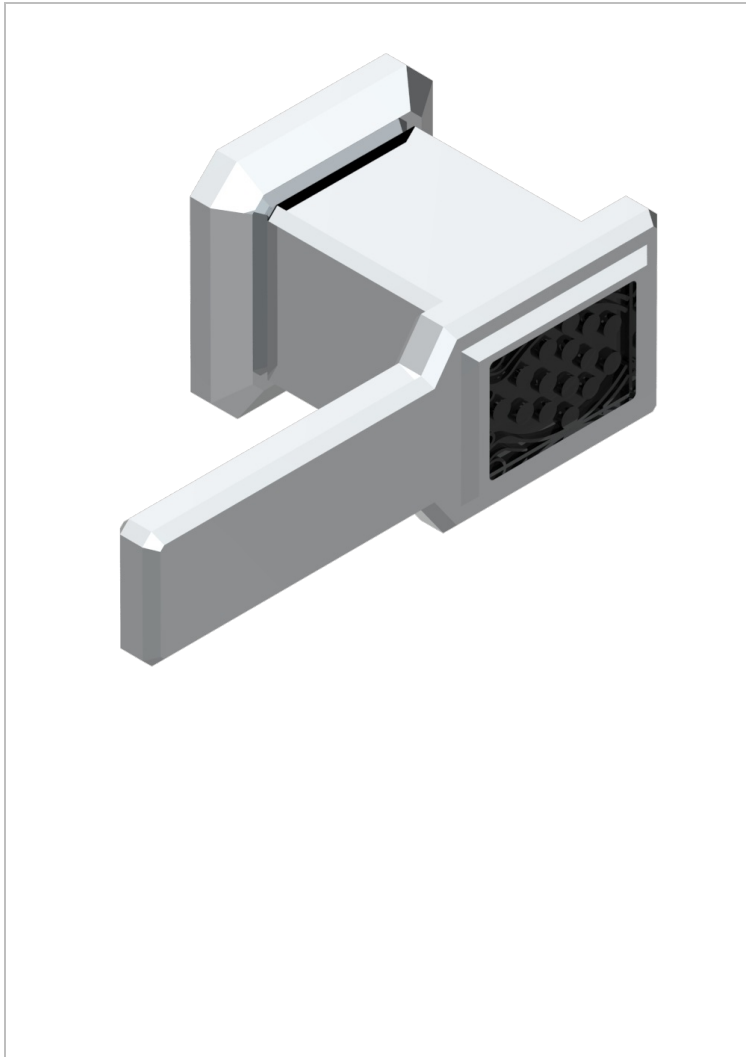

METROPOLIS BLACK CRYSTAL WITH LEVER

A2M-30B

Trim only for wall valve 1/2" ref.30/CA & 30/HA and 3/4" ref.32/CA & 32/HA and diverter ref.50/4VMA

30941

01/10/2008

CHARACTERISTIC

- Métropolis Black crystal with lever
- Trim only for wall valve 1/2" ref.30/CA & 30/HA and 3/4" ref.32/CA & 32/HA and diverter ref.50/4VMA

RELATED SKU'S

- Ref. G00-30/CA Wall mounted 1/2" valve body with ceramic head, 1/4 turn left - no trim
- Ref. G00-30/HA Wall mounted 1/2" valve body with ceramic head, 1/4 turn right
- Ref. G00-32/CA Wall mounted 3/4" valve with ceramic head, 1/4 turn left - no trim
- Ref. G00-32/HA Wall mounted 3/4" valve body with ceramic head, 1/4 turn right - no trim