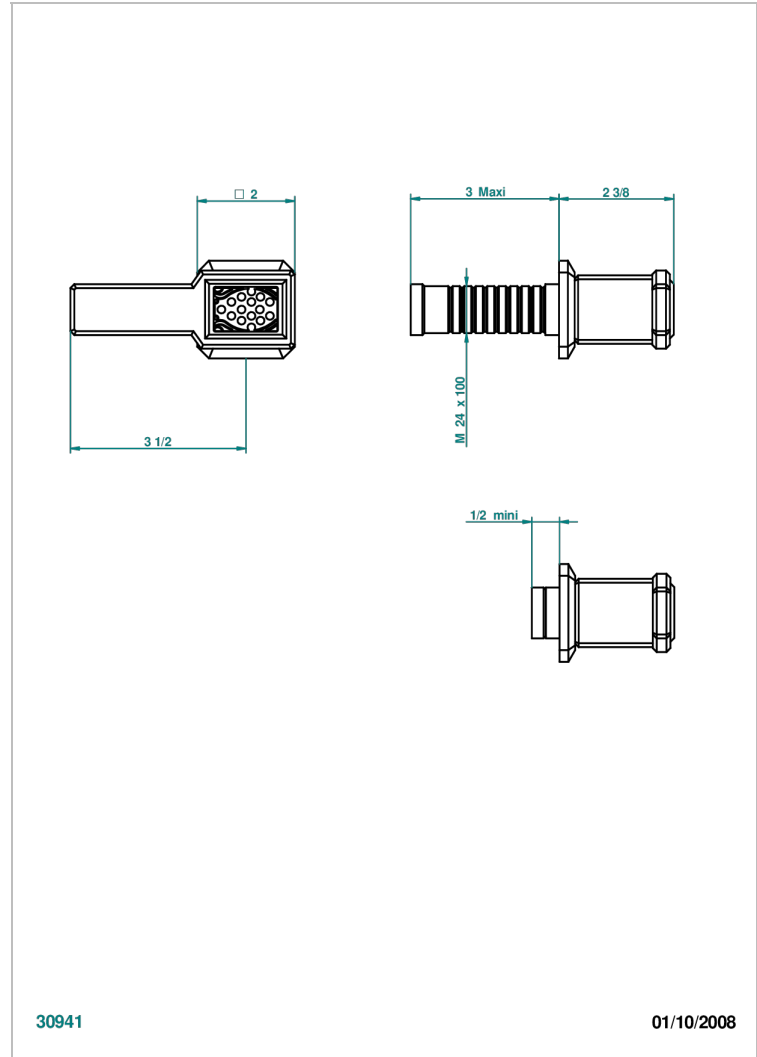

METROPOLIS BLACK CRYSTAL WITH LEVER

A2M-30B

Trim only for wall valve 1/2" ref.30/CA & 30/HA and 3/4" ref.32/CA & 32/HA and diverter ref.50/4VMA

30941

01/10/2008

CHARACTERISTIC

- Métropolis Black crystal with lever
- Trim only for wall valve 1/2" ref.30/CA & 30/HA and 3/4" ref.32/CA & 32/HA and diverter ref.50/4VMA

RELATED SKU'S

- Ref. G00-30/CA Wall mounted 1/2" valve body with ceramic head, 1/4 turn left - no trim
- Ref. G00-30/HA Wall mounted 1/2" valve body with ceramic head, 1/4 turn right
- Ref. G00-32/CA Wall mounted 3/4" valve with ceramic head, 1/4 turn left - no trim
- Ref. G00-32/HA Wall mounted 3/4" valve body with ceramic head, 1/4 turn right - no trim

AVAILABLE FINITIONS

Antique nickel - H28
Black ceram - D30
Blush PVD - H62
Brass color PVD - H49
Brown bronze color PVD - F33
Gold color PVD - H52

Graphite PVD - H64
Matt Umber PVD - H67
Matt blush PVD - H60
Matt brass color PVD - H50
Matt brown bronze color PVD - F34
Matt chrome - C02