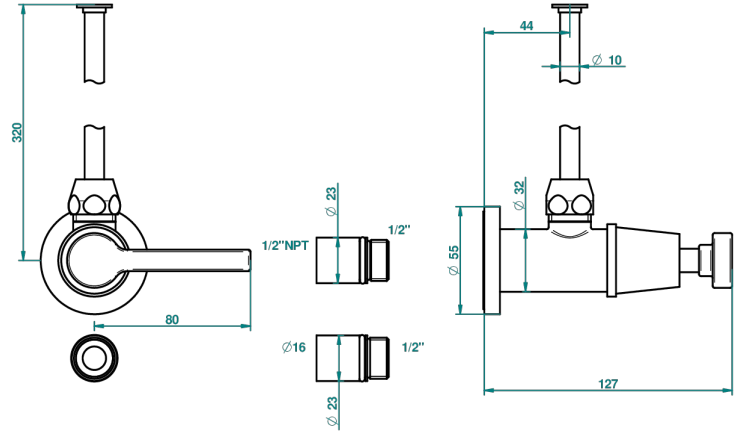

SPIRIT CON MANETAS

G58-181/SWC

Angle valve with 3/8 toiletsupply quick adaptator set

THG[®]
PARIS

30914

26/06/2014

CARACTERÍSTICAS

- Spirit con manetas
- Angle valve with 3/8 toiletsupply quick adaptator set