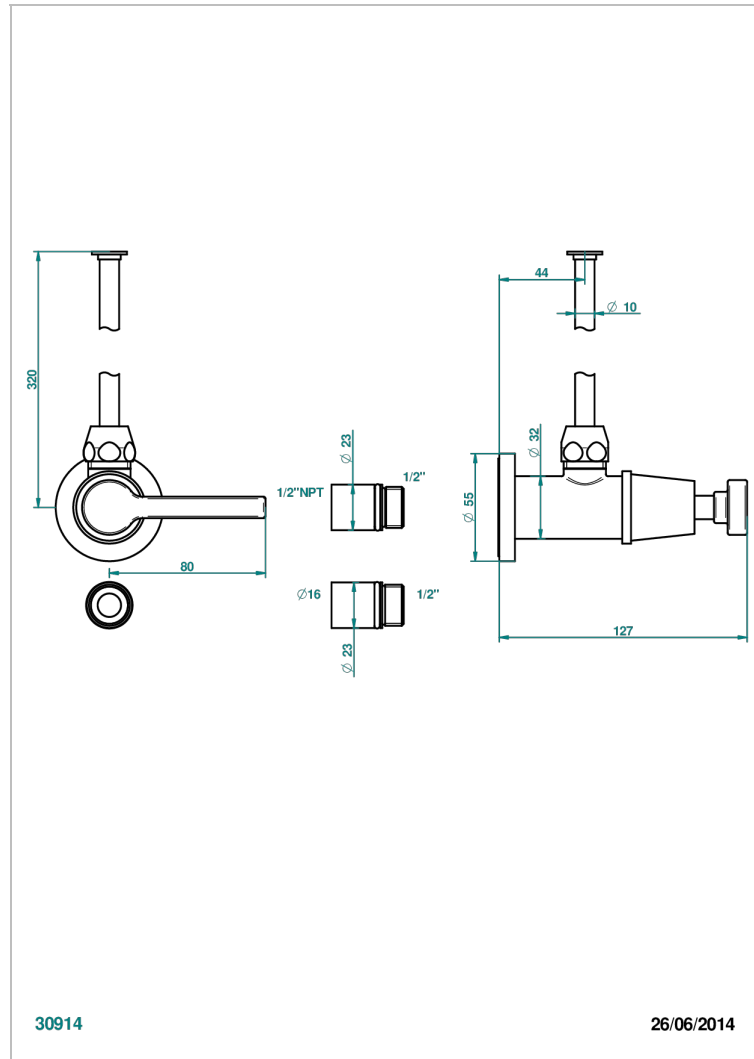

SPIRIT WITH LEVER HANDLES

G58-181/SWC

Angle supply valve with 3/8" adaptor set for toilet

30914

26/06/2014

CHARACTERISTIC

- Spirit with lever handles
- Angle supply valve with 3/8" adaptor set for toilet

AVAILABLE FINITIONS