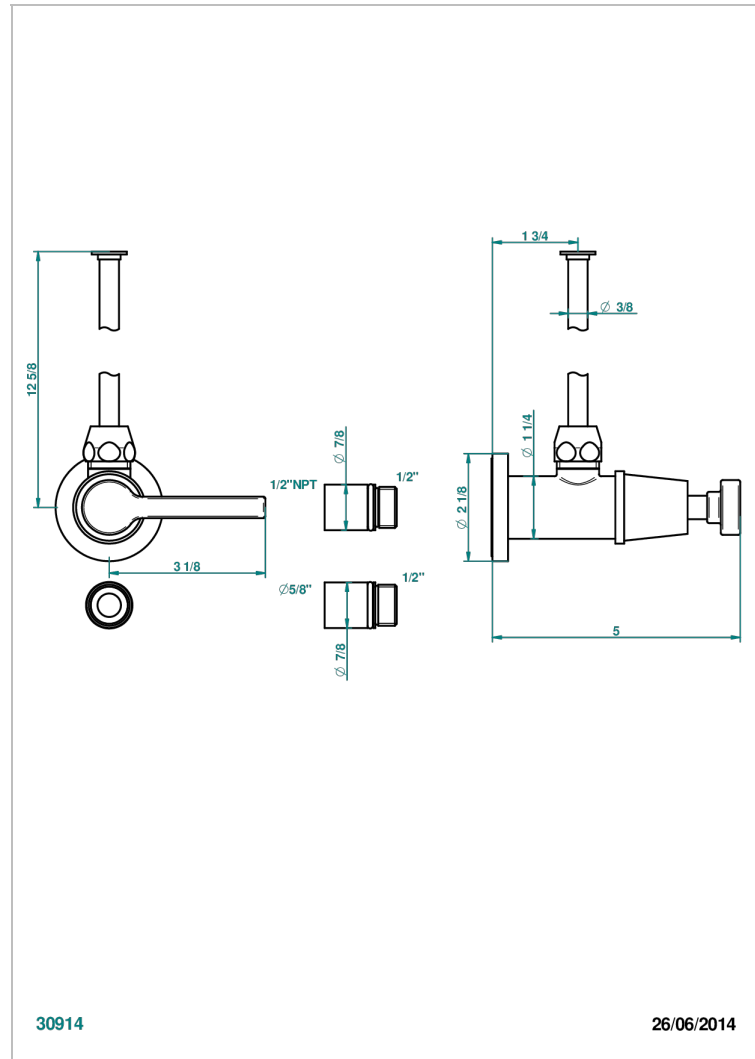

# SPIRIT CON MANETAS

G58-181/SWC

Angle valve with 3/8 toiletsupply quick adaptator set

THG<sup>®</sup>  
PARIS

## CARACTERÍSTICAS

- Spirit con manetas
- Angle valve with 3/8 toiletsupply quick adaptator set