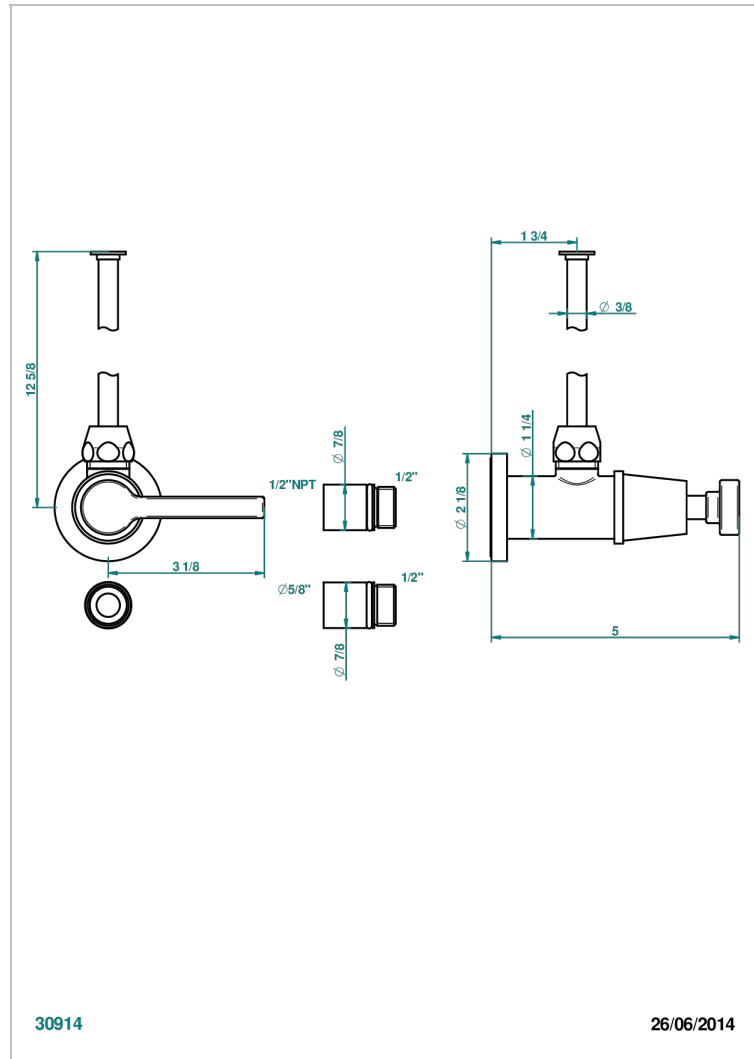

# SPIRIT WITH LEVER HANDLES

G58-181/SWC

Angle supply valve with 3/8" adaptor set for toilet

## CHARACTERISTIC

- Spirit with lever handles
- Angle supply valve with 3/8" adaptor set for toilet