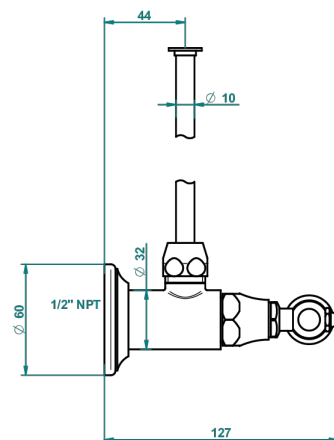

# CHARLESTON CON MANETAS

G75-181/SWC

Angle valve with 3/8 toiletsupply quick adaptator set

THG<sup>®</sup>  
PARIS

30899

24/08/2016

## CARACTERÍSTICAS

- Charleston con manetas
- Angle valve with 3/8 toiletsupply quick adaptator set