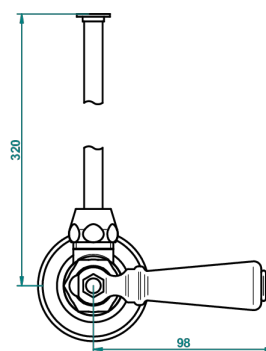

# CHARLESTON CON MANETAS

G75-181/SWC

Angle valve with 3/8 toiletsupply quick adaptator set

THG<sup>®</sup>  
PARIS

30899

24/08/2016

## CARACTERÍSTICAS

- Charleston con manetas
- Angle valve with 3/8 toiletsupply quick adaptator set