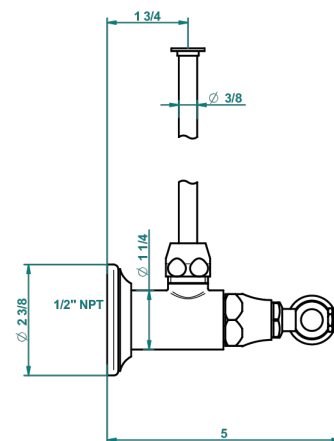

# CHARLESTON CON MANETAS

G75-181/SWC

Angle valve with 3/8 toiletsupply quick adaptator set

THG<sup>®</sup>  
PARIS

30899

24/08/2016

## CARACTERÍSTICAS

- Charleston con manetas
- Angle valve with 3/8 toiletsupply quick adaptator set