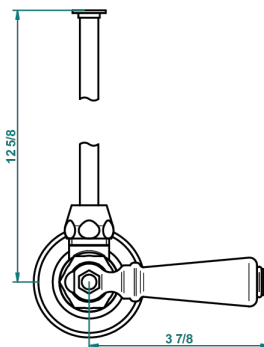

# CHARLESTON CON MANETAS

G75-181/SWC

Angle valve with 3/8 toiletsupply quick adaptator set

THG<sup>®</sup>  
PARIS

30899

24/08/2016

## CARACTERÍSTICAS

- Charleston con manetas
- Angle valve with 3/8 toiletsupply quick adaptator set