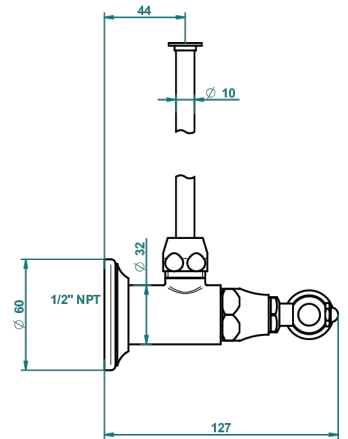

1900 CON MANETAS

G28-181/SWC

Angle valve with 3/8 toiletsupply quick adaptator set

THG[®]
PARIS

30899

24/08/2016

CARACTERÍSTICAS

- 1900 con manetas
- Angle valve with 3/8 toiletsupply quick adaptator set