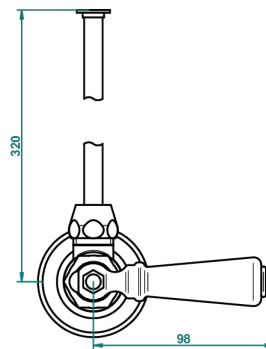

1900 CON MANETAS

G28-181/SWC

Angle valve with 3/8 toiletsupply quick adaptator set

THG[®]
PARIS

30899

24/08/2016

CARACTERÍSTICAS

- 1900 con manetas
- Angle valve with 3/8 toiletsupply quick adaptator set