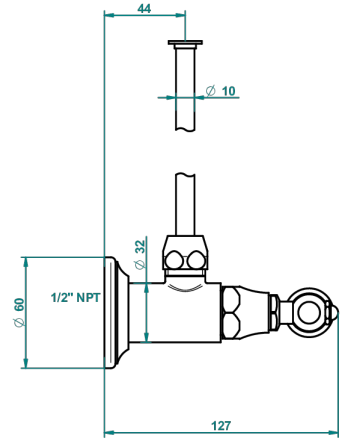

1900 WITH LEVER HANDLES

G28-181/SWC

Angle supply valve with 3/8" adaptor set for toilet

30899

24/08/2016

CHARACTERISTIC

- 1900 with lever handles
- Angle supply valve with 3/8" adaptor set for toilet

AVAILABLE FINITIONS