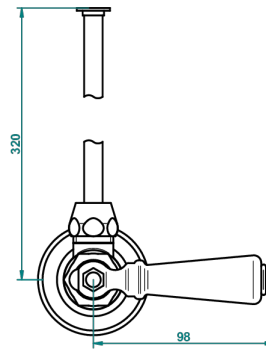

1900 WITH LEVER HANDLES

G28-181/SWC

Angle supply valve with 3/8" adaptor set for toilet

30899

24/08/2016

CHARACTERISTIC

- 1900 with lever handles
- Angle supply valve with 3/8" adaptor set for toilet

AVAILABLE FINITIONS