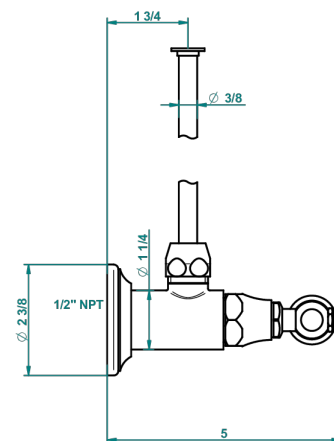

1900 CON MANETAS

G28-181/SWC

Angle valve with 3/8 toiletsupply quick adaptator set

THG[®]
PARIS

30899

24/08/2016

CARACTERÍSTICAS

- 1900 con manetas
- Angle valve with 3/8 toiletsupply quick adaptator set