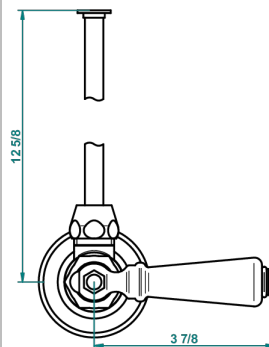

1900 CON MANETAS

G28-181/SWC

Angle valve with 3/8 toiletsupply quick adaptator set

THG[®]
PARIS

30899

24/08/2016

CARACTERÍSTICAS

- 1900 con manetas
- Angle valve with 3/8 toiletsupply quick adaptator set