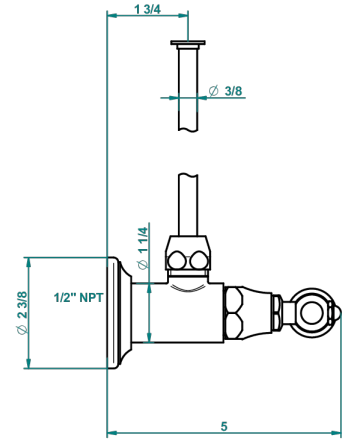

# 1900 WITH LEVER HANDLES

G28-181/SWC

Angle supply valve with 3/8" adaptor set for toilet

30899

24/08/2016

## CHARACTERISTIC

- 1900 with lever handles
- Angle supply valve with 3/8" adaptor set for toilet