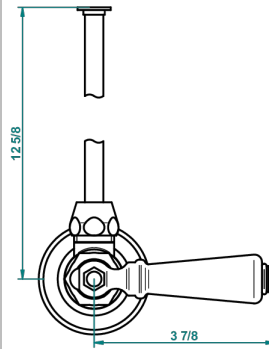

# 1900 WITH LEVER HANDLES

G28-181/SWC

Angle supply valve with 3/8" adaptor set for toilet

30899

24/08/2016

## CHARACTERISTIC

- 1900 with lever handles
- Angle supply valve with 3/8" adaptor set for toilet