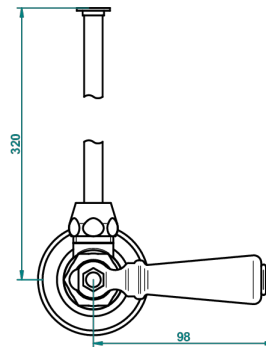

BROADWAY CON MANETAS

A04-181/SWC

Angle valve with 3/8 toiletsupply quick adaptator set

THG[®]
PARIS

30899

24/08/2016

CARACTERÍSTICAS

- Broadway con manetas
- Angle valve with 3/8 toiletsupply quick adaptator set