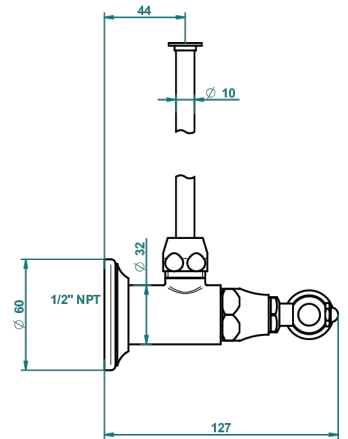

BROADWAY CON MANETAS

A04-181/SWC

Angle valve with 3/8 toiletsupply quick adaptator set

THG[®]
PARIS

30899

24/08/2016

CARACTERÍSTICAS

- Broadway con manetas
- Angle valve with 3/8 toiletsupply quick adaptator set