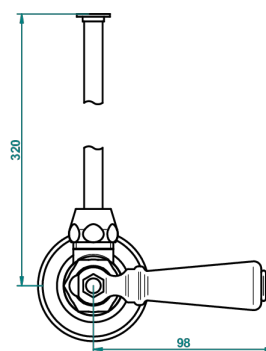

BROADWAY WITH WHITE PORCELAIN LEVER HANDLES

A04-181/SWC

Angle supply valve with 3/8" adaptor set for toilet

30899

24/08/2016

CHARACTERISTIC

- Broadway with white porcelain lever handles
- Angle supply valve with 3/8" adaptor set for toilet