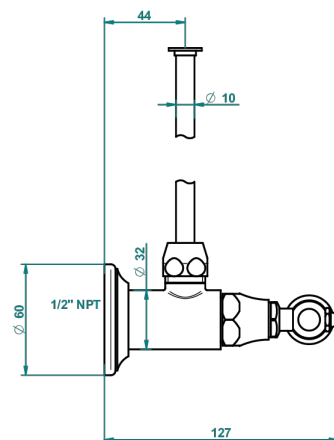

BROADWAY WITH WHITE PORCELAIN LEVER HANDLES

A04-181/SWC

Angle supply valve with 3/8" adaptor set for toilet

30899

24/08/2016

CHARACTERISTIC

- Broadway with white porcelain lever handles
- Angle supply valve with 3/8" adaptor set for toilet