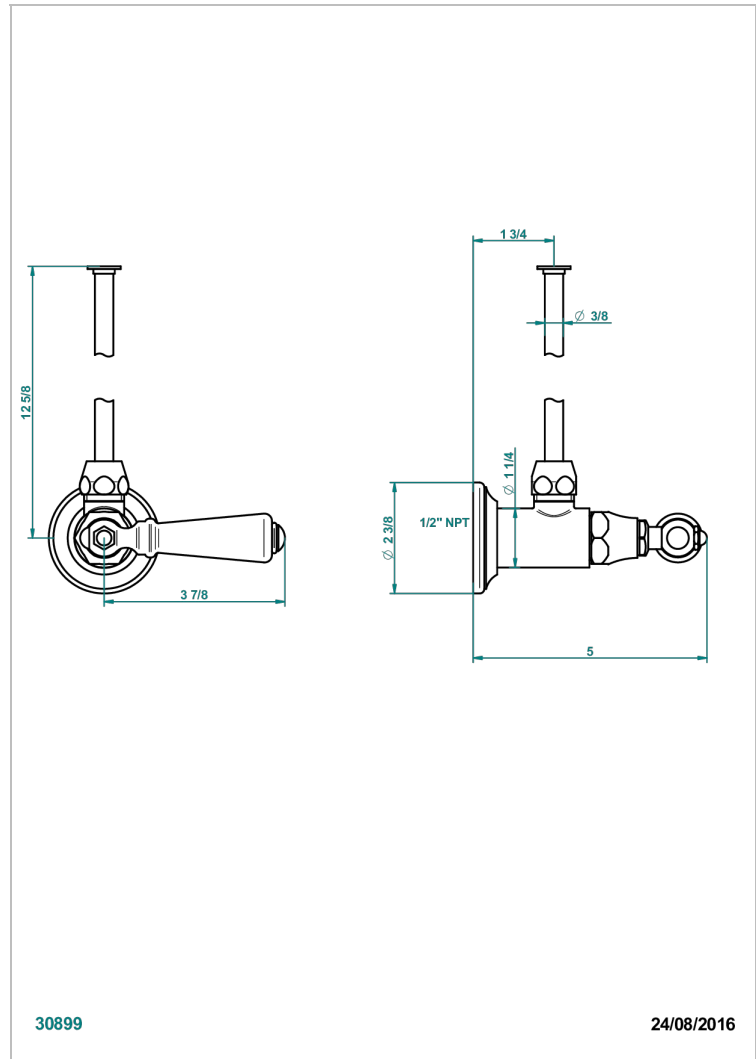

BROADWAY CON MANETAS

A04-181/SWC

Angle valve with 3/8 toiletsupply quick adaptator set

THG[®]
PARIS

CARACTERÍSTICAS

- Broadway con manetas
- Angle valve with 3/8 toiletsupply quick adaptator set

ACABADOS DISPONIBLES