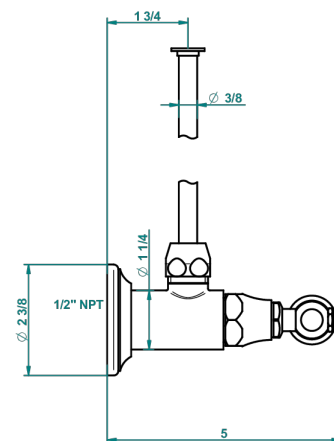

BROADWAY WITH WHITE PORCELAIN LEVER HANDLES

A04-181/SWC

Angle supply valve with 3/8" adaptor set for toilet

30899

24/08/2016

CHARACTERISTIC

- Broadway with white porcelain lever handles
- Angle supply valve with 3/8" adaptor set for toilet