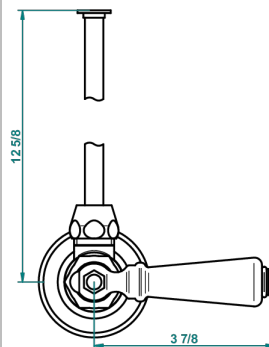

BROADWAY WITH WHITE PORCELAIN LEVER HANDLES

A04-181/SWC

Angle supply valve with 3/8" adaptor set for toilet

30899

24/08/2016

CHARACTERISTIC

- Broadway with white porcelain lever handles
- Angle supply valve with 3/8" adaptor set for toilet