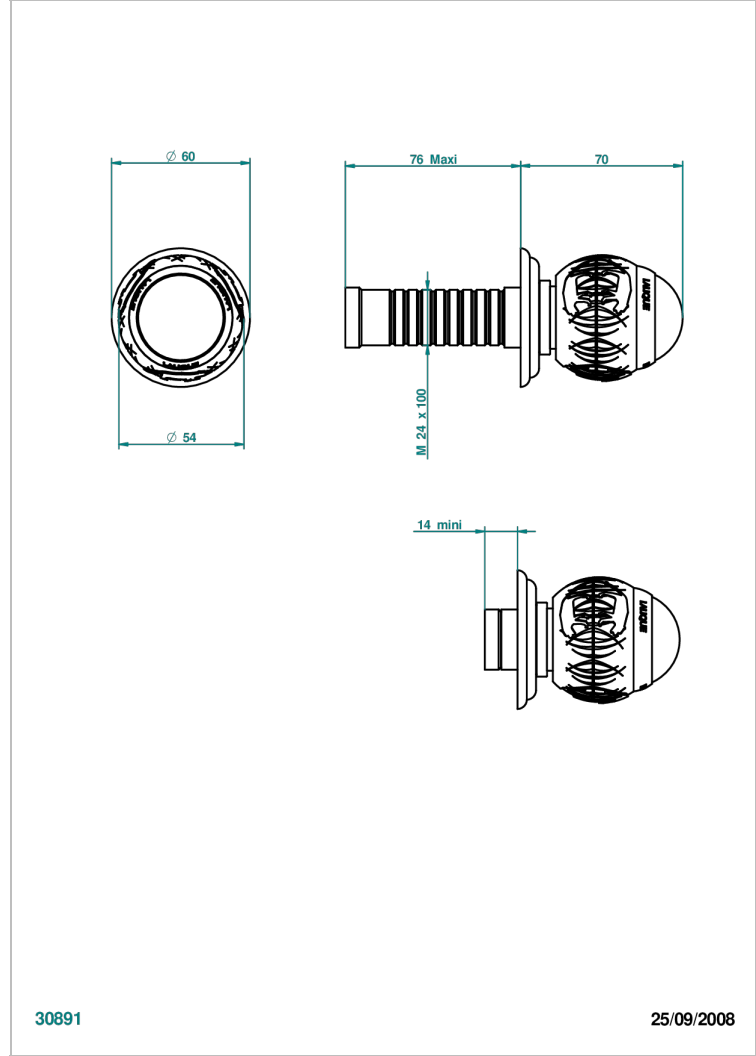

# PANTHERE BLACK CRYSTAL

A2K-30B

Wall volume control 30 & 32 trim

THG<sup>®</sup>  
PARIS

30891

25/09/2008

## CHARACTERISTIC

- Panthere Black crystal
- Wall volume control 30 & 32 trim

## RELATED SKU'S

- Ref. G00-32CUSA 3/4" Volume control wall valve with ceramic cartridge
- Ref. G00-32HUSA 3/4" Volume control wall valve with ceramic cartridge counterclockwise
- Ref. G00-30CUSA 1/2" volume control wall valve with ceramic cartridge
- Ref. G00-30HUSA 1/2" Volume control wall valve with ceramic cartridge counterclockwise