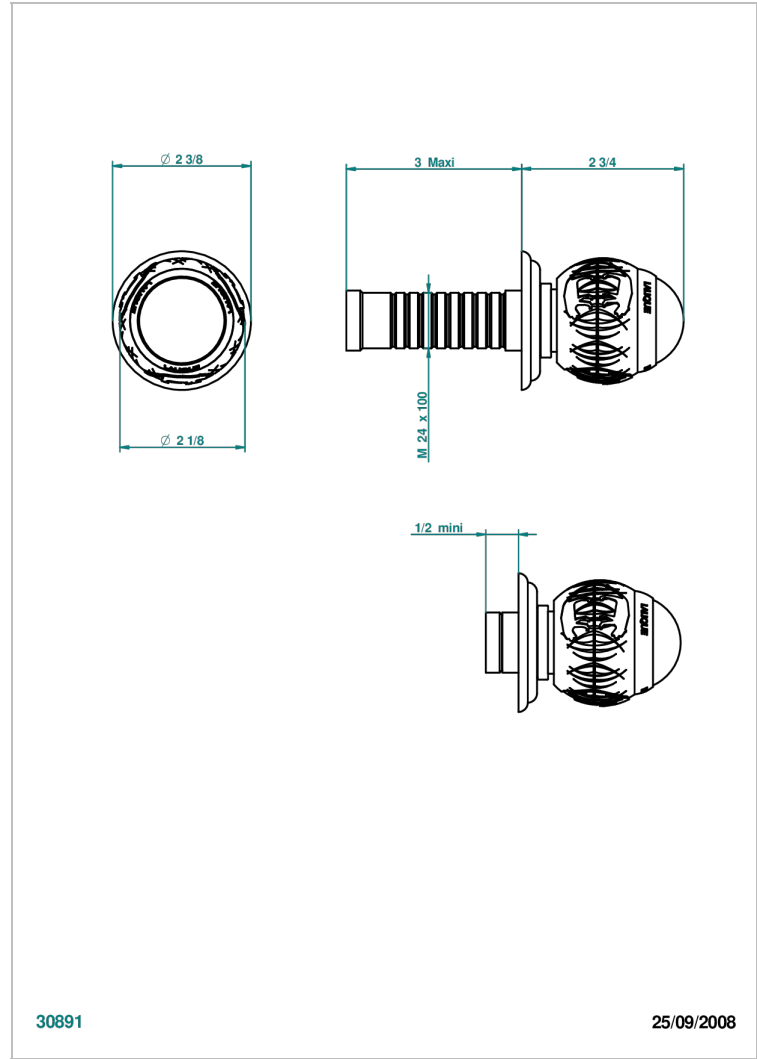

# PANTHERE BLACK CRYSTAL

A2K-30B

Wall volume control 30 & 32 trim

THG<sup>®</sup>  
PARIS

30891

25/09/2008

## CHARACTERISTIC

- Panthère Black crystal
- Wall volume control 30 & 32 trim

## RELATED SKU'S

- Ref. G00-32CUSA 3/4" Volume control wall valve with ceramic cartridge
- Ref. G00-32HUSA 3/4" Volume control wall valve with ceramic cartridge counterclockwise
- Ref. G00-30CUSA 1/2" volume control wall valve with ceramic cartridge
- Ref. G00-30HUSA 1/2" Volume control wall valve with ceramic cartridge counterclockwise