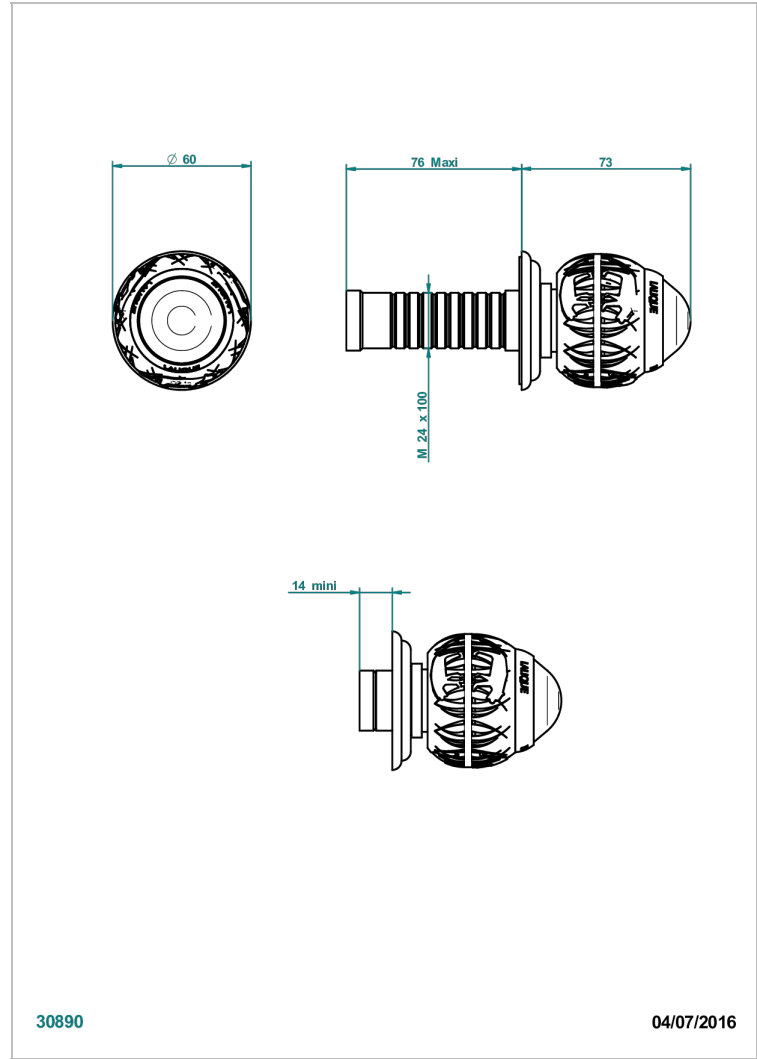

PANTHERE CLEAR CRYSTAL

A2H-30B

Wall volume control 30 & 32 trim

THG[®]
PARIS

30890

04/07/2016

CHARACTERISTIC

- Panthere Clear crystal
- Wall volume control 30 & 32 trim

RELATED SKU'S

- Ref. G00-32CUSA 3/4" Volume control wall valve with ceramic cartridge
- Ref. G00-32HUSA 3/4" Volume control wall valve with ceramic cartridge counterclockwise
- Ref. G00-30CUSA 1/2" volume control wall valve with ceramic cartridge
- Ref. G00-30HUSA 1/2" Volume control wall valve with ceramic cartridge counterclockwise