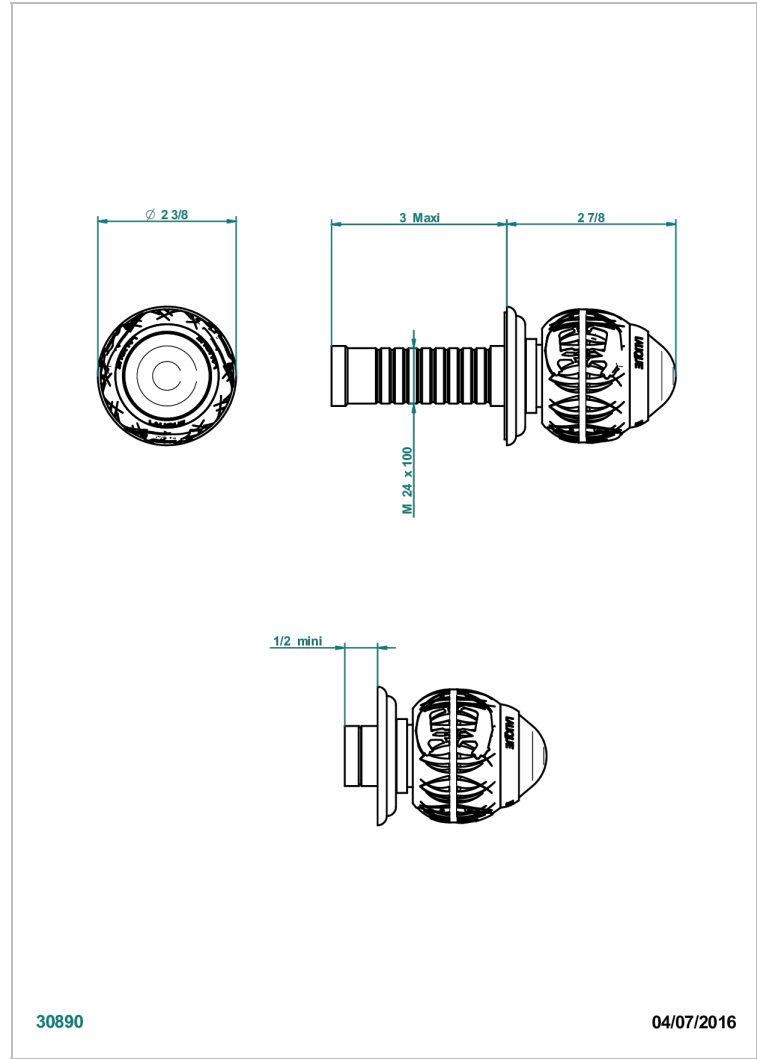

PANTHERE CLEAR CRYSTAL

A2H-30B

Wall volume control 30 & 32 trim

THG[®]
PARIS

CHARACTERISTIC

- Panthère Clear crystal
- Wall volume control 30 & 32 trim

RELATED SKU'S

- Ref. G00-32CUSA 3/4" Volume control wall valve with ceramic cartridge
- Ref. G00-32HUSA 3/4" Volume control wall valve with ceramic cartridge counterclockwise
- Ref. G00-30CUSA 1/2" volume control wall valve with ceramic cartridge
- Ref. G00-30HUSA 1/2" Volume control wall valve with ceramic cartridge counterclockwise