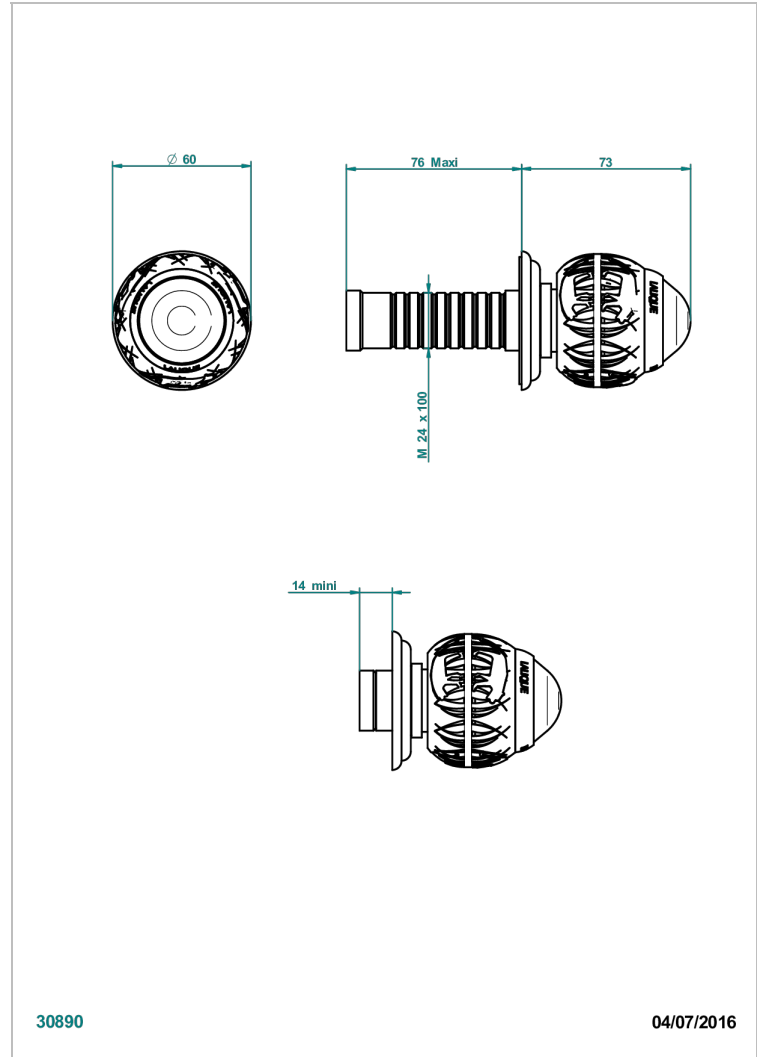

# PANTHERE CLEAR CRYSTAL

A2H-30B

Trim only for wall valve 1/2" ref.30/CA & 30/HA and 3/4" ref.32/CA & 32/HA and diverter ref.50/4VMA

THG<sup>®</sup>  
PARIS

30890

04/07/2016

## CHARACTERISTIC

- Panthère Clear crystal
- Trim only for wall valve 1/2" ref.30/CA & 30/HA and 3/4" ref.32/CA & 32/HA and diverter ref.50/4VMA

## RELATED SKU'S

- Ref. G00-30/CA Wall mounted 1/2" valve body with ceramic head, 1/4 turn left - no trim
- Ref. G00-30/HA Wall mounted 1/2" valve body with ceramic head, 1/4 turn right
- Ref. G00-32/CA Wall mounted 3/4" valve with ceramic head, 1/4 turn left - no trim
- Ref. G00-32/HA Wall mounted 3/4" valve body with ceramic head, 1/4 turn right - no trim