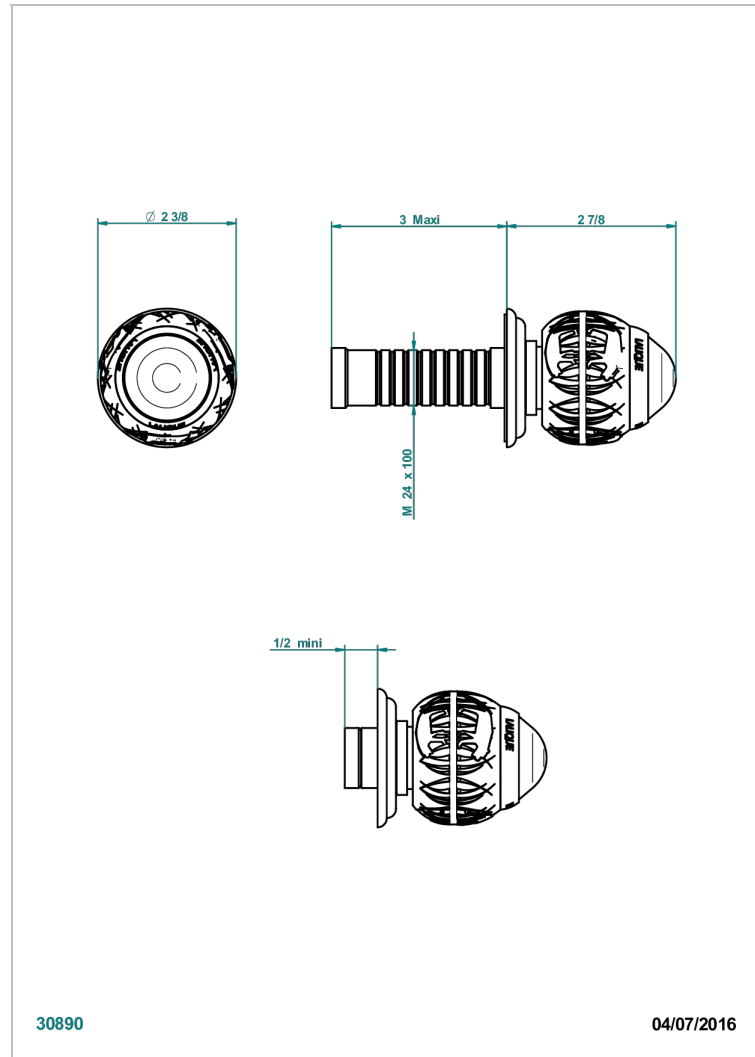

PANTHERE CLEAR CRYSTAL

A2H-30B

Trim only for wall valve 1/2" ref.30/CA & 30/HA and 3/4" ref.32/CA & 32/HA and diverter ref.50/4VMA

THG[®]
PARIS

30890

04/07/2016

CHARACTERISTIC

- Panthere Clear crystal
- Trim only for wall valve 1/2" ref.30/CA & 30/HA and 3/4" ref.32/CA & 32/HA and diverter ref.50/4VMA

RELATED SKU'S

- Ref. G00-30/CA Wall mounted 1/2" valve body with ceramic head, 1/4 turn left - no trim
- Ref. G00-30/HA Wall mounted 1/2" valve body with ceramic head, 1/4 turn right
- Ref. G00-32/CA Wall mounted 3/4" valve with ceramic head, 1/4 turn left - no trim
- Ref. G00-32/HA Wall mounted 3/4" valve body with ceramic head, 1/4 turn right - no trim