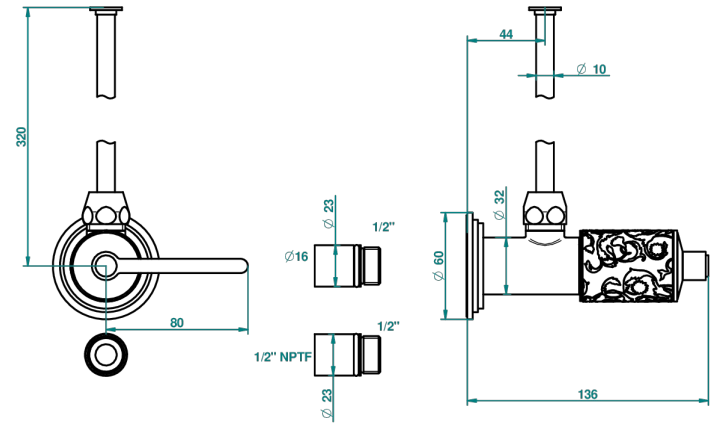

FROUFROU CON MANETAS

G2P-181/SWC

Angle valve with 3/8 toiletsupply quick adaptator set

THG[®]
PARIS

30887

25/09/2008

CARACTERÍSTICAS

- Froufrou con manetas
- Angle valve with 3/8 toiletsupply quick adaptator set