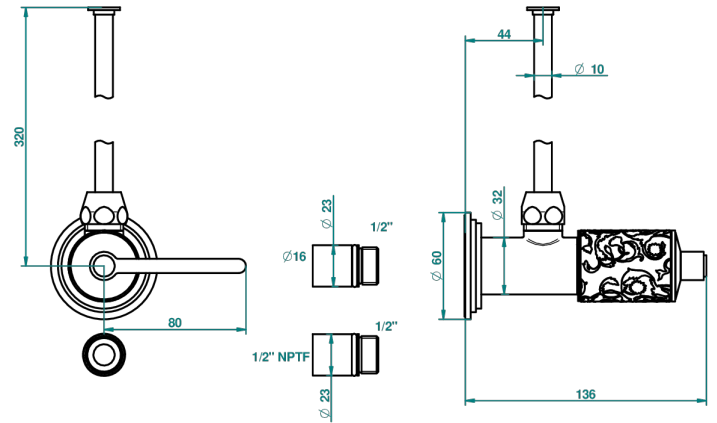

FROUFROU WITH LEVER HANDLES

G2P-181/SWC

Angle supply valve with 3/8" adaptor set for toilet

30887

25/09/2008

CHARACTERISTIC

- Froufrou with lever handles
- Angle supply valve with 3/8" adaptor set for toilet