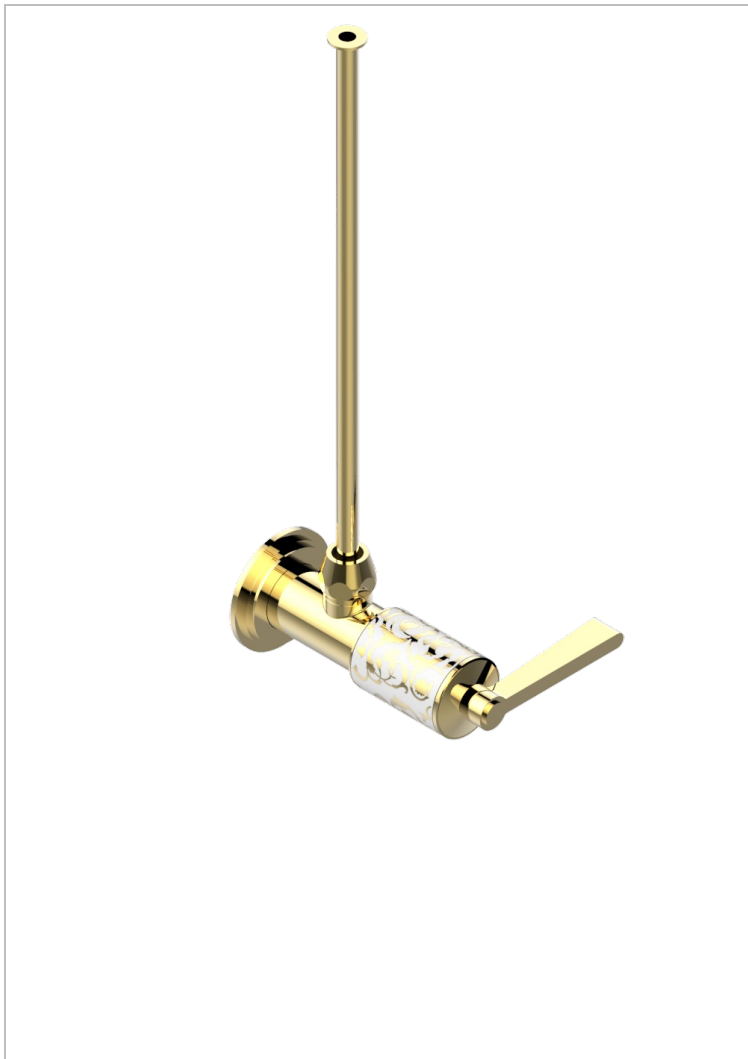

FROUFROU WITH LEVER HANDLES

G2P-181/SWC

Angle supply valve with 3/8" adaptor set for toilet

CHARACTERISTIC

- Froufrou with lever handles
- Angle supply valve with 3/8" adaptor set for toilet

AVAILABLE FINITIONS

Black ceram - D30
Blush PVD - H62
Brass color PVD - H49
Brown bronze color PVD - F33
Chrome polished - A02
Chrome polished / gold polished - G02

Gold color PVD - H52
Gold mat - F07
Gold polished - F01
Graphite PVD - H64
Matt Umber PVD - H67
Matt blush PVD - H60

Matt brass color PVD - H50
Matt brown bronze color PVD - F34
Matt chrome (American satin) - C02
Matt gold color PVD - H53
Matt graphite PVD - H65
Matt nickel (American satin) - C01

Matt nickel color PVD - H56
Nickel antique / Sovereign - H28
Nickel color PVD - H55
Nickel polished - B01
Soft gold - F30
Soft matt gold - F31

Umber PVD - H66