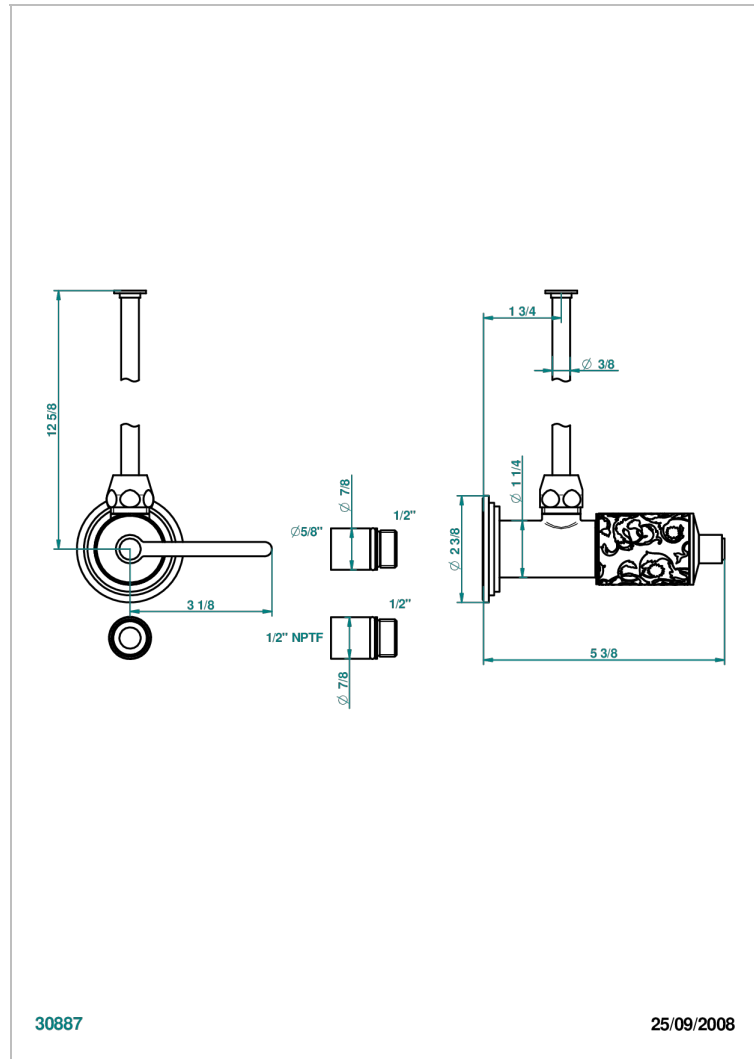

FROUFROU WITH LEVER HANDLES

G2P-181/SWC

Angle supply valve with 3/8" adaptor set for toilet

CHARACTERISTIC

- Froufrou with lever handles
- Angle supply valve with 3/8" adaptor set for toilet

AVAILABLE FINITIONS

Umber PVD - H66