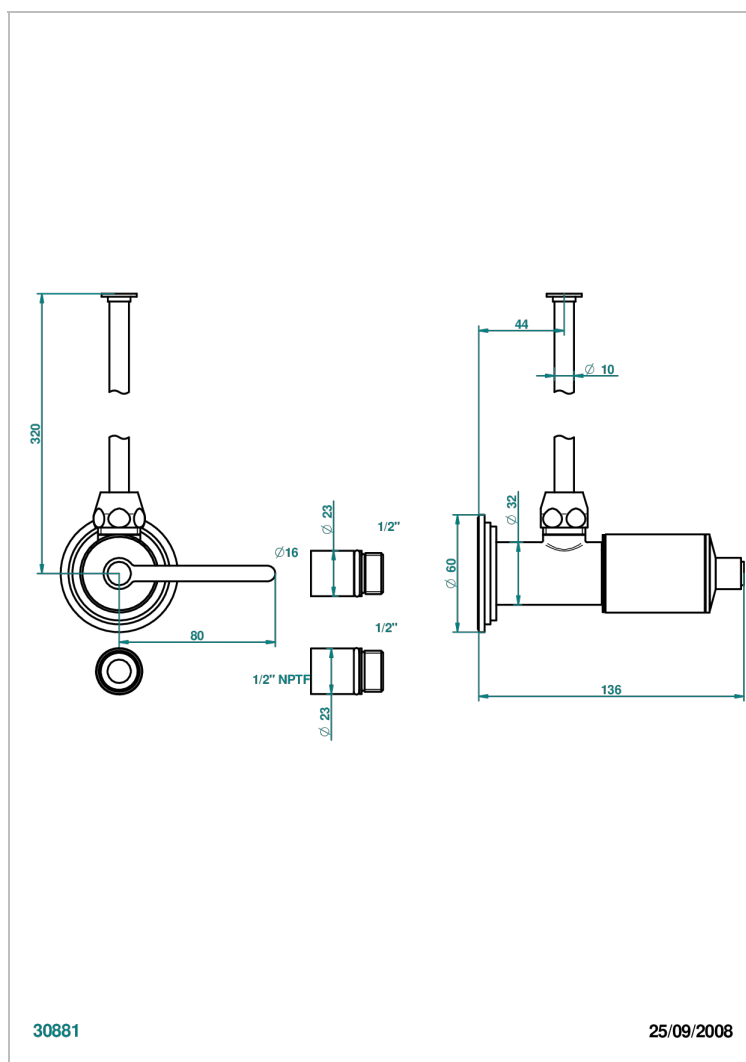

FAUBOURG PORCELANA NEGRA CON MANETAS

G2M-181/SWC

Angle valve with 3/8 toiletsupply quick adaptator set

CARACTERÍSTICAS

- Faubourg porcelana negra con manetas
- Angle valve with 3/8 toiletsupply quick adaptator set